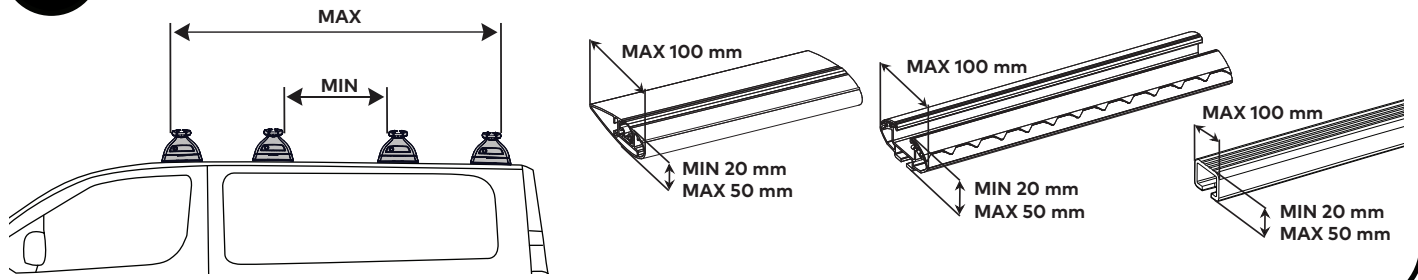

MAX ROOF BOX LOAD RATING: 75 KG

**PLEASE REFER TO VEHICLE MANUFACTURER SPECIFICATIONS FOR MAX ROOF LOAD RATING
(TOTAL LOAD EQUALS WEIGHT OF BARS + ROOF BOX + CARGO)**

FIRST TIME INSTALLATION

- Please read instructions carefully before installation.
- Check the contents of kit. Contact your YAKIMA dealer if any parts appear missing or damaged.
- Clean your vehicle roof prior to fitting the EasyTrip.
- Place these instructions in the vehicle's glove box after installation is complete.

KIT CONTENTS

	EasyTrip 400 L	EasyTrip 470 L
	L 165 cm W 90 cm H 41 cm	L 186 cm W 90 cm H 43 cm
	13.8 kg	16 kg
	MAX 75 kg	MAX 75 kg

2

EasyTrip 400 - 40 cm MIN | 100 cm MAX
EasyTrip 470 - 46 cm MIN | 115 cm MAX

3

3.1

3.2

3.3

3.4

4

5

5.1