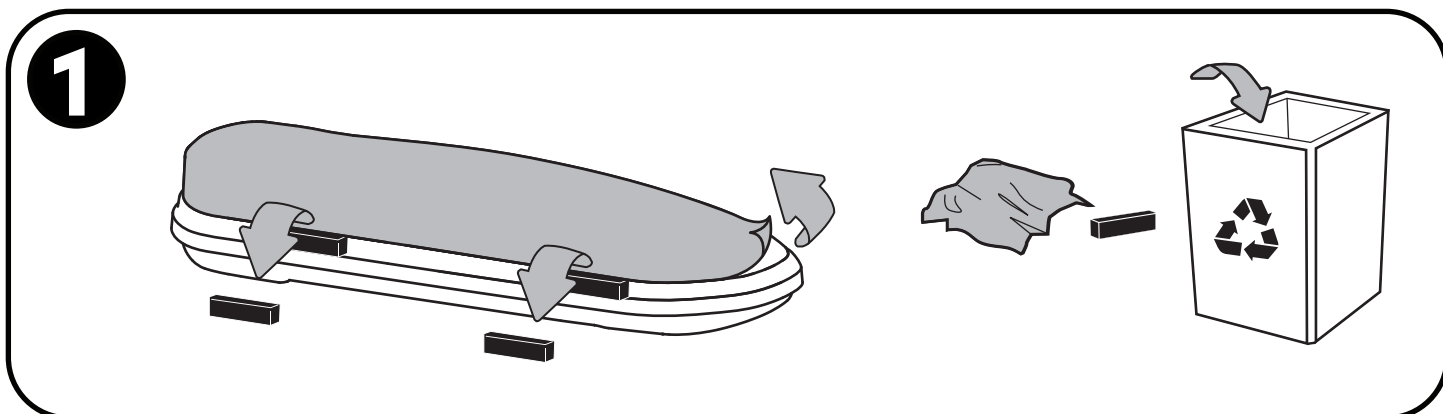

MAX ROOF BOX LOAD RATING: 75 KG

**PLEASE REFER TO VEHICLE MANUFACTURER SPECIFICATIONS FOR MAX ROOF LOAD RATING
(TOTAL LOAD EQUALS WEIGHT OF BARS + ROOF BOX + CARGO)**

FIRST TIME INSTALLATION

- Please read instructions carefully before installation.
- Check the contents of kit. Contact your YAKIMA dealer if any parts appear missing or damaged.
- Clean your vehicle roof prior to fitting the EasyTrip.
- Place these instructions in the vehicle's glove box after installation is complete.

KIT CONTENTS

	EasyTrip 400 L	EasyTrip 470 L
	L 165 cm W 90 cm H 41 cm	L 186 cm W 90 cm H 43 cm
	13.8 kg	16 kg
	MAX 75 kg	MAX 75 kg

2

EasyTrip 400 - 40 cm MIN | 100 cm MAX
EasyTrip 470 - 46 cm MIN | 115 cm MAX