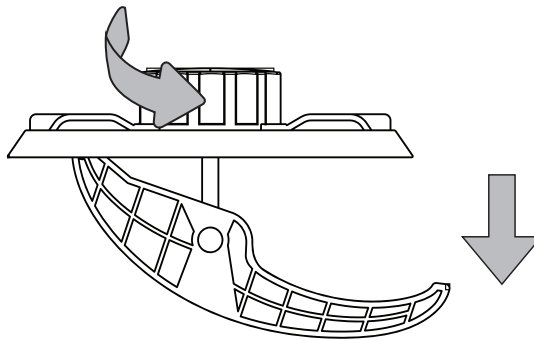

MAX ROOF BOX LOAD RATING: 75 KG

**PLEASE REFER TO VEHICLE MANUFACTURER SPECIFICATIONS FOR MAX ROOF LOAD RATING
(TOTAL LOAD EQUALS WEIGHT OF BARS + ROOF BOX + CARGO)**

FIRST TIME INSTALLATION

- Please read instructions carefully before installation.
- Check the contents of kit. Contact your YAKIMA dealer if any parts appear missing or damaged.
- Clean your vehicle roof prior to fitting the EasyTrip.
- Place these instructions in the vehicle's glove box after installation is complete.

KIT CONTENTS

	EasyTrip 400 L	EasyTrip 470 L
	L 165 cm W 90 cm H 41 cm	L 186 cm W 90 cm H 43 cm
	13.8 kg	16 kg
	MAX 75 kg	MAX 75 kg

2

EasyTrip 400 - 40 cm MIN | 100 cm MAX
EasyTrip 470 - 46 cm MIN | 115 cm MAX

3

3.1

3.2

3.3

3.4

4

5

5.1