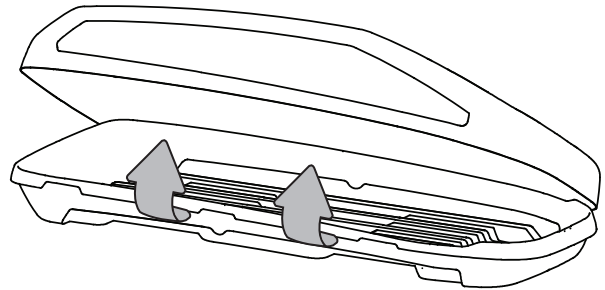

MAX ROOF BOX LOAD RATING: 75 KG

**PLEASE REFER TO VEHICLE MANUFACTURER SPECIFICATIONS FOR MAX ROOF LOAD RATING
(TOTAL LOAD EQUALS WEIGHT OF BARS + ROOF BOX + CARGO)**

FIRST TIME INSTALLATION

- Please read instructions carefully before installation.
- Check the contents of kit. Contact your YAKIMA dealer if any parts appear missing or damaged.
- Clean your vehicle roof prior to fitting the EasyTrip.
- Place these instructions in the vehicle's glove box after installation is complete.

KIT CONTENTS

	EasyTrip 400 L	EasyTrip 470 L
	L 165 cm W 90 cm H 41 cm	L 186 cm W 90 cm H 43 cm
	13.8 kg	16 kg
	MAX 75 kg	MAX 75 kg

2

EasyTrip 400 - 40 cm MIN | 100 cm MAX
EasyTrip 470 - 46 cm MIN | 115 cm MAX

3

3.1

3.2

3.3

3.4

4

5

5.1