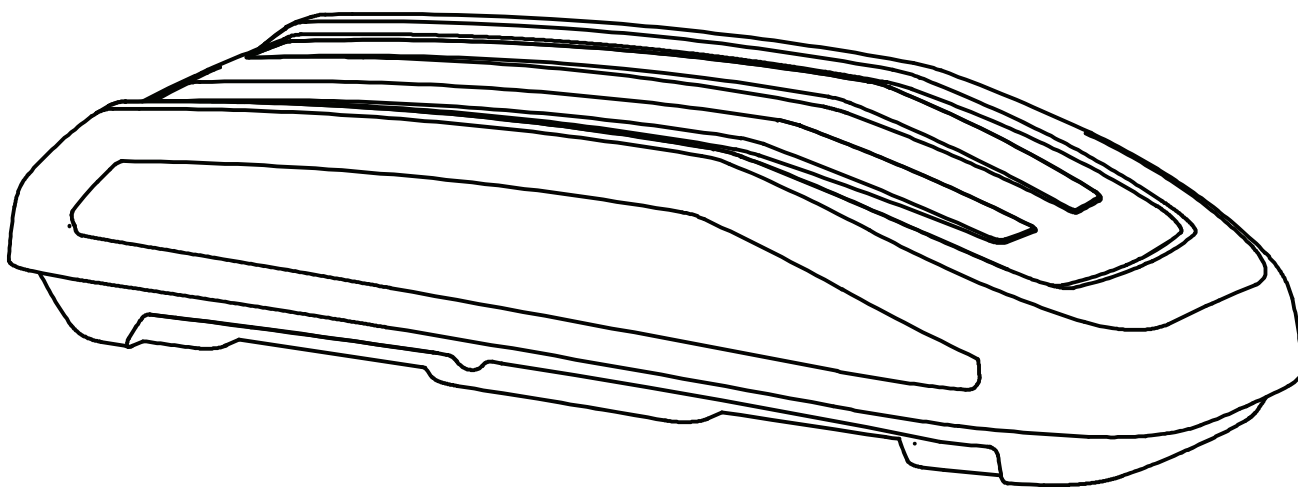

MAX ROOF BOX LOAD RATING: 75 KG

**PLEASE REFER TO VEHICLE MANUFACTURER SPECIFICATIONS FOR MAX ROOF LOAD RATING
(TOTAL LOAD EQUALS WEIGHT OF BARS + ROOF BOX + CARGO)**

FIRST TIME INSTALLATION

- Please read instructions carefully before installation.
- Check the contents of kit. Contact your YAKIMA dealer if any parts appear missing or damaged.
- Clean your vehicle roof prior to fitting the EasyTrip.
- Place these instructions in the vehicle's glove box after installation is complete.

KIT CONTENTS

	EasyTrip 400 L	EasyTrip 470 L
	L 165 cm W 90 cm H 41 cm	L 186 cm W 90 cm H 43 cm
	13.8 kg	16 kg
	MAX 75 kg	MAX 75 kg

2

EasyTrip 400 - 40 cm MIN | 100 cm MAX
EasyTrip 470 - 46 cm MIN | 115 cm MAX