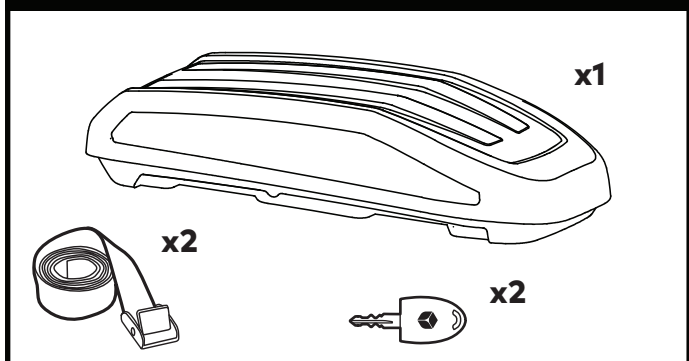

MAX ROOF BOX LOAD RATING: 75 KG

**PLEASE REFER TO VEHICLE MANUFACTURER SPECIFICATIONS FOR MAX ROOF LOAD RATING
(TOTAL LOAD EQUALS WEIGHT OF BARS + ROOF BOX + CARGO)**

FIRST TIME INSTALLATION

- Please read instructions carefully before installation.
- Check the contents of kit. Contact your YAKIMA dealer if any parts appear missing or damaged.
- Clean your vehicle roof prior to fitting the EasyTrip.
- Place these instructions in the vehicle's glove box after installation is complete.

KIT CONTENTS

	EasyTrip 400 L	EasyTrip 470 L
	L 165 cm W 90 cm H 41 cm	L 186 cm W 90 cm H 43 cm
	13.8 kg	16 kg
	MAX 75 kg	MAX 75 kg

2

EasyTrip 400 - 40 cm MIN | 100 cm MAX
EasyTrip 470 - 46 cm MIN | 115 cm MAX