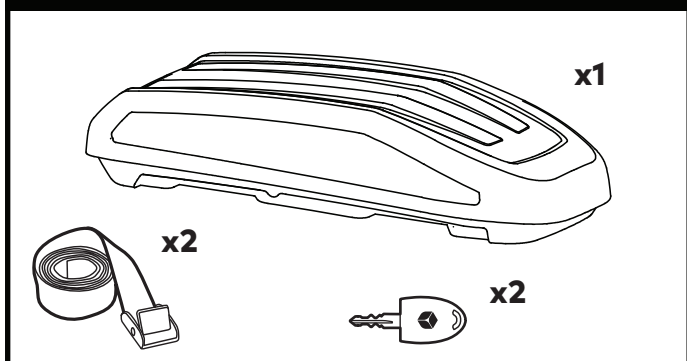

MAX ROOF BOX LOAD RATING: 75 KG

**PLEASE REFER TO VEHICLE MANUFACTURER SPECIFICATIONS FOR MAX ROOF LOAD RATING
(TOTAL LOAD EQUALS WEIGHT OF BARS + ROOF BOX + CARGO)**

FIRST TIME INSTALLATION

- Please read instructions carefully before installation.
- Check the contents of kit. Contact your YAKIMA dealer if any parts appear missing or damaged.
- Clean your vehicle roof prior to fitting the EasyTrip.
- Place these instructions in the vehicle's glove box after installation is complete.

KIT CONTENTS

	EasyTrip 400 L	EasyTrip 470 L	EasyTrip 550 L
	L 165 cm W 90 cm H 41 cm	L 186 cm W 90 cm H 43 cm	L 206 cm W 90 cm H 47 cm
	13.8 kg	16 kg	20 kg
	MAX 75 kg	MAX 75 kg	MAX 75 kg

2

EasyTrip 400 - 40 cm MIN | 100 cm MAX
EasyTrip 470 - 46 cm MIN | 115 cm MAX
EasyTrip 550 - 50 cm MIN | 120 cm MAX