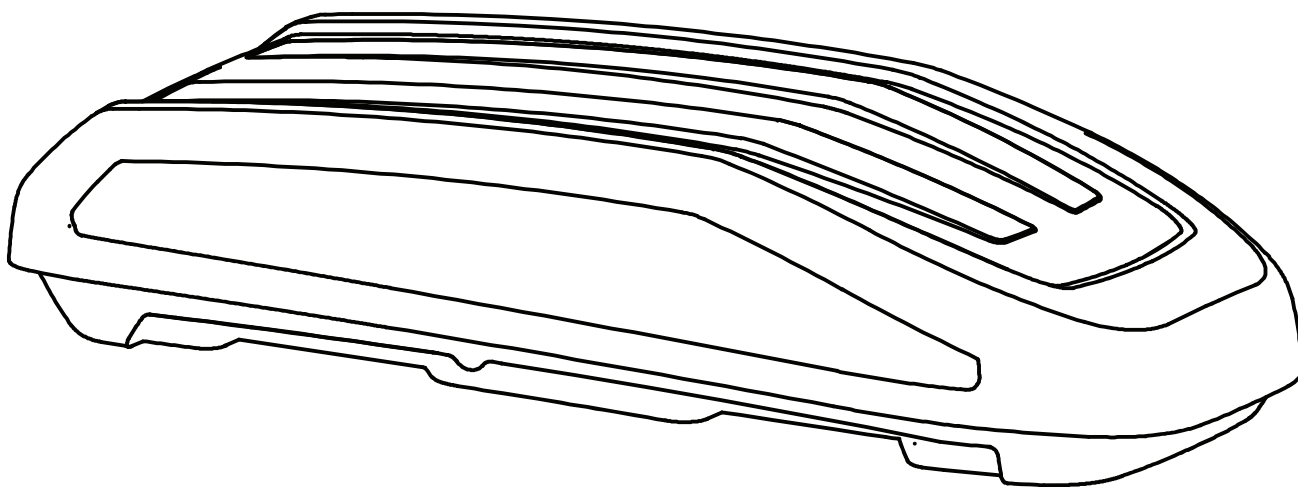

MAX ROOF BOX LOAD RATING: 75 KG

**PLEASE REFER TO VEHICLE MANUFACTURER SPECIFICATIONS FOR MAX ROOF LOAD RATING
(TOTAL LOAD EQUALS WEIGHT OF BARS + ROOF BOX + CARGO)**

FIRST TIME INSTALLATION

- Please read instructions carefully before installation.
- Check the contents of kit. Contact your YAKIMA dealer if any parts appear missing or damaged.
- Clean your vehicle roof prior to fitting the EasyTrip.
- Place these instructions in the vehicle's glove box after installation is complete.

KIT CONTENTS

	EasyTrip 400 L	EasyTrip 470 L	EasyTrip 550 L
	L 165 cm W 90 cm H 41 cm	L 186 cm W 90 cm H 43 cm	L 206 cm W 90 cm H 47 cm
	13.8 kg	16 kg	20 kg
	MAX 75 kg	MAX 75 kg	MAX 75 kg

2

EasyTrip 400 - 40 cm MIN | 100 cm MAX
EasyTrip 470 - 46 cm MIN | 115 cm MAX
EasyTrip 550 - 50 cm MIN | 120 cm MAX