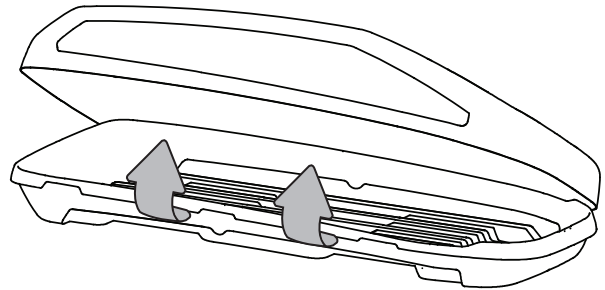

MAX ROOF BOX LOAD RATING: 75 KG

**PLEASE REFER TO VEHICLE MANUFACTURER SPECIFICATIONS FOR MAX ROOF LOAD RATING
(TOTAL LOAD EQUALS WEIGHT OF BARS + ROOF BOX + CARGO)**

FIRST TIME INSTALLATION

- Please read instructions carefully before installation.
- Check the contents of kit. Contact your YAKIMA dealer if any parts appear missing or damaged.
- Clean your vehicle roof prior to fitting the EasyTrip.
- Place these instructions in the vehicle's glove box after installation is complete.

KIT CONTENTS

	EasyTrip 400 L	EasyTrip 470 L	EasyTrip 550 L
	L 165 cm W 90 cm H 41 cm	L 186 cm W 90 cm H 43 cm	L 206 cm W 90 cm H 47 cm
	13.8 kg	16 kg	20 kg
	MAX 75 kg	MAX 75 kg	MAX 75 kg

2

EasyTrip 400 - 40 cm MIN | 100 cm MAX
EasyTrip 470 - 46 cm MIN | 115 cm MAX
EasyTrip 550 - 50 cm MIN | 120 cm MAX

3

3.1

3.2

3.3

3.4

4

5

5.1