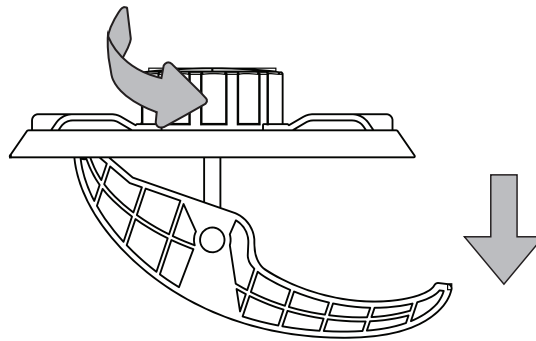

MAX ROOF BOX LOAD RATING: 75 KG

**PLEASE REFER TO VEHICLE MANUFACTURER SPECIFICATIONS FOR MAX ROOF LOAD RATING
(TOTAL LOAD EQUALS WEIGHT OF BARS + ROOF BOX + CARGO)**

FIRST TIME INSTALLATION

- Please read instructions carefully before installation.
- Check the contents of kit. Contact your YAKIMA dealer if any parts appear missing or damaged.
- Clean your vehicle roof prior to fitting the EasyTrip.
- Place these instructions in the vehicle's glove box after installation is complete.

KIT CONTENTS

	EasyTrip 400 L	EasyTrip 470 L	EasyTrip 550 L
	L 165 cm W 90 cm H 41 cm	L 186 cm W 90 cm H 43 cm	L 206 cm W 90 cm H 47 cm
	13.8 kg	16 kg	20 kg
	MAX 75 kg	MAX 75 kg	MAX 75 kg

2

EasyTrip 400 - 40 cm MIN | 100 cm MAX
EasyTrip 470 - 46 cm MIN | 115 cm MAX
EasyTrip 550 - 50 cm MIN | 120 cm MAX

3

3.1

3.2

3.3

3.4

4

5

5.1