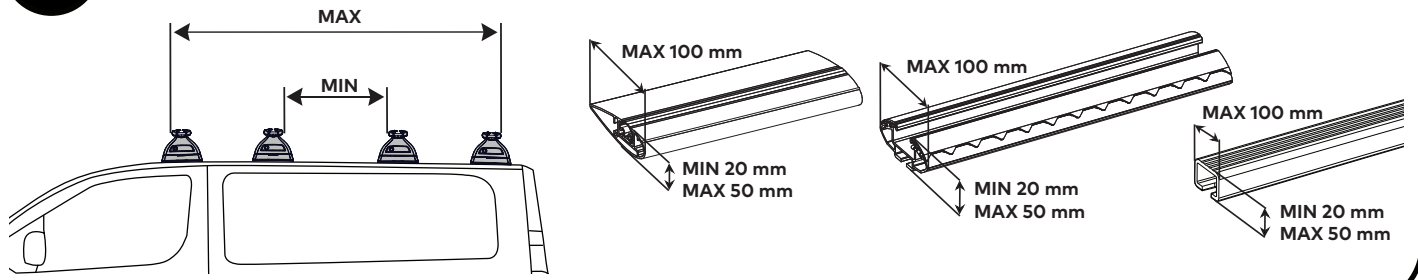

MAX ROOF BOX LOAD RATING: 75 KG

**PLEASE REFER TO VEHICLE MANUFACTURER SPECIFICATIONS FOR MAX ROOF LOAD RATING
(TOTAL LOAD EQUALS WEIGHT OF BARS + ROOF BOX + CARGO)**

FIRST TIME INSTALLATION

- Please read instructions carefully before installation.
- Check the contents of kit. Contact your YAKIMA dealer if any parts appear missing or damaged.
- Clean your vehicle roof prior to fitting the EasyTrip.
- Place these instructions in the vehicle's glove box after installation is complete.

KIT CONTENTS

	EasyTrip 400 L	EasyTrip 470 L	EasyTrip 550 L
	L 165 cm W 90 cm H 41 cm	L 186 cm W 90 cm H 43 cm	L 206 cm W 90 cm H 47 cm
	13.8 kg	16 kg	20 kg
	MAX 75 kg	MAX 75 kg	MAX 75 kg

2

EasyTrip 400 - 40 cm MIN | 100 cm MAX
EasyTrip 470 - 46 cm MIN | 115 cm MAX
EasyTrip 550 - 50 cm MIN | 120 cm MAX

3

3.1

3.2

3.3

3.4

4

5

5.1