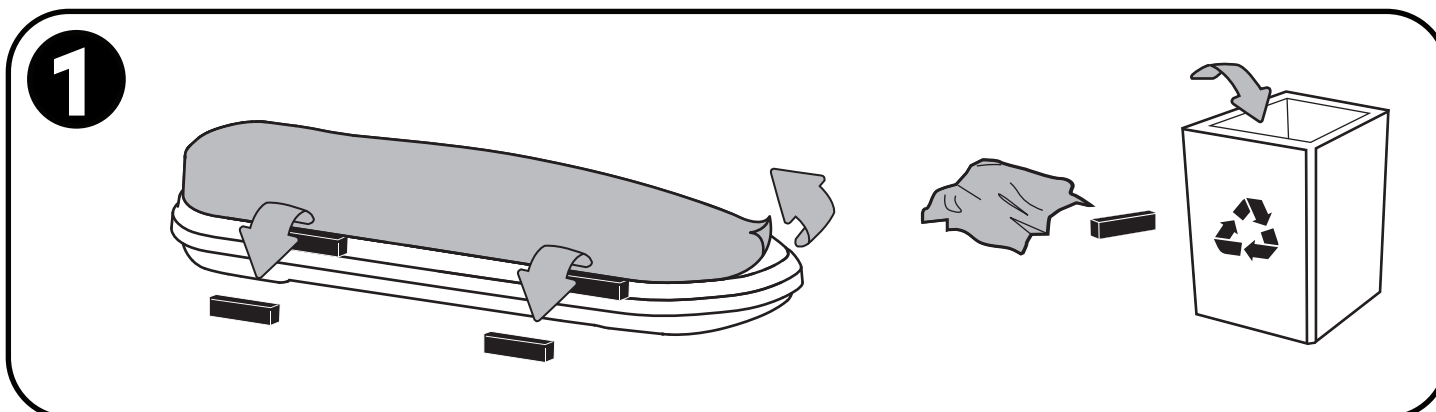

MAX ROOF BOX LOAD RATING: 75 KG

**PLEASE REFER TO VEHICLE MANUFACTURER SPECIFICATIONS FOR MAX ROOF LOAD RATING
(TOTAL LOAD EQUALS WEIGHT OF BARS + ROOF BOX + CARGO)**

FIRST TIME INSTALLATION

- Please read instructions carefully before installation.
- Check the contents of kit. Contact your YAKIMA dealer if any parts appear missing or damaged.
- Clean your vehicle roof prior to fitting the EasyTrip.
- Place these instructions in the vehicle's glove box after installation is complete.

KIT CONTENTS

	EasyTrip 400 L	EasyTrip 470 L	EasyTrip 550 L
	L 165 cm W 90 cm H 41 cm	L 186 cm W 90 cm H 43 cm	L 206 cm W 90 cm H 47 cm
	13.8 kg	16 kg	20 kg
	MAX 75 kg	MAX 75 kg	MAX 75 kg

2

EasyTrip 400 - 40 cm MIN | 100 cm MAX
EasyTrip 470 - 46 cm MIN | 115 cm MAX
EasyTrip 550 - 50 cm MIN | 120 cm MAX