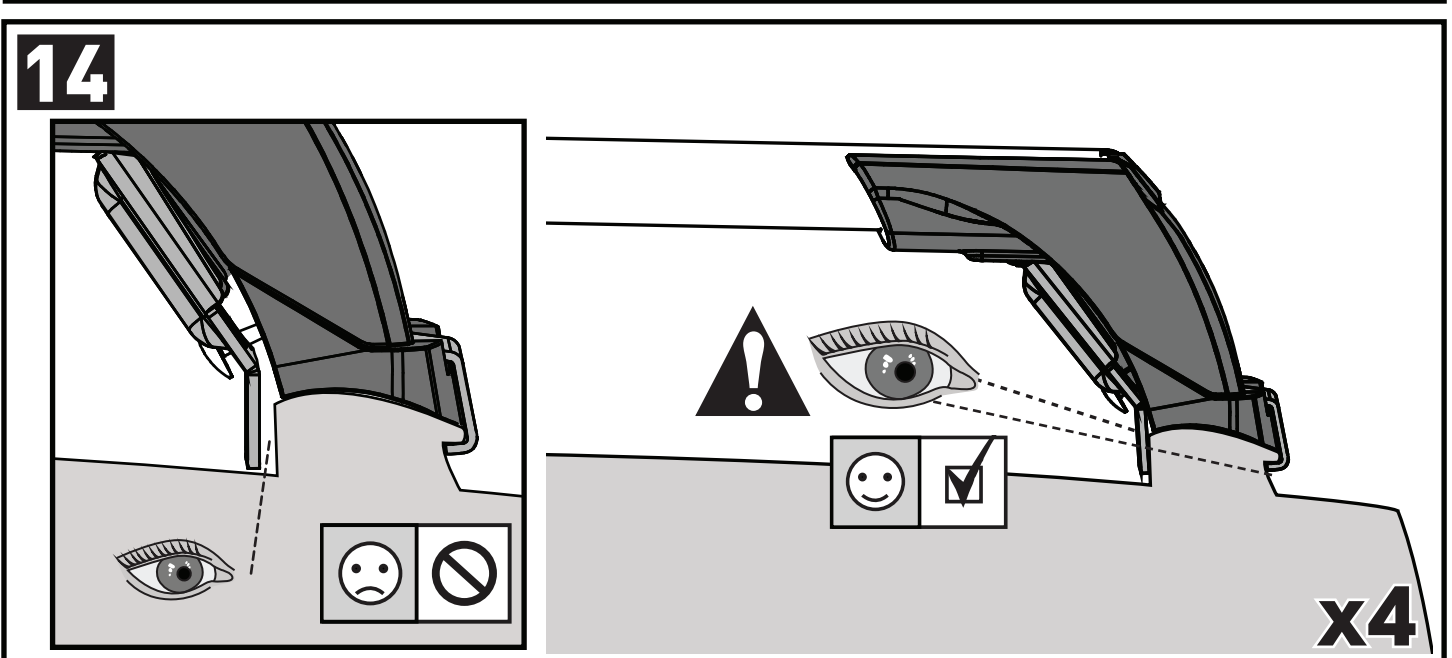

		1	2	A	B
Renault Talisman, 5dr Estate 16+	EU	X = 840 mm (33 1/8")	X = 820 mm (32 1/4")	-A = 65 mm (2 1/2")	B = 670 mm (26 3/8")
Volkswagen Touareg, 5dr SUV 18-24	EU	X = 935 mm (36 3/4")	X = 877 mm (34 1/2")	-A = 50 mm (2")	B = 690 mm (27 1/8")
Volkswagen Touareg, 5dr SUV 18-May 24	AU, NZ	X = 935 mm (36 3/4")	X = 877 mm (34 1/2")	-A = 50 mm (2")	B = 690 mm (27 1/8")
Volkswagen Touareg, 5dr SUV 19-23	CN	X = 935 mm (36 3/4")	X = 877 mm (34 1/2")	-A = 50 mm (2")	B = 690 mm (27 1/8")