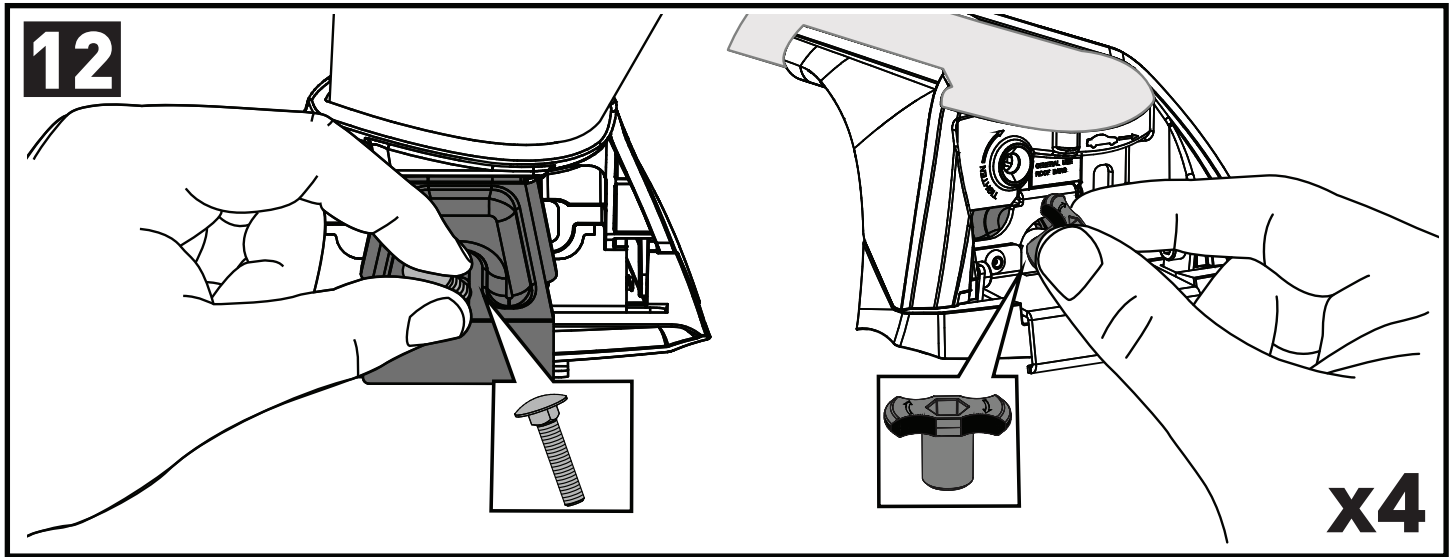

11

		1	2	A	B
Citroen C5 X, 5dr SUV 22+	EU	X = 895 mm (35 1/4")	X = 840 mm (33 1/8")	-A = 150 mm (5 7/8")	B = 600 mm (23 5/8")
Citroen C5 X, 5dr SUV Oct 22+	AU	X = 895 mm (35 1/4")	X = 840 mm (33 1/8")	-A = 150 mm (5 7/8")	B = 600 mm (23 5/8")
Ford Fiesta Active, 5dr Hatch 18+	EU	X = 735 mm (28 7/8")	X = 675 mm (26 5/8")	-A = 150 mm (5 7/8")	B = 575 mm (22 5/8")
Ford Galaxy, 5dr MPV 15+	EU	X = 875 mm (34 4/8")	X = 838 mm (33")	A = 70 mm (2 3/4")	B = 830 mm (32 5/8")
Ford Mondeo, 5dr Estate 14+	EU	X = 820 mm (32 1/4")	X = 760 mm (29 7/8")	A = 5 mm (1/4")	B = 755 mm (29 3/4")
Ford Mondeo, 5dr Wagon 15+	AU, NZ	X = 820 mm (32 1/4")	X = 760 mm (29 7/8")	A = 5 mm (1/4")	B = 755 mm (29 3/4")
Ford S-Max, 5dr MPV 15+	EU	X = 930 mm (36 5/8")	X = 920 mm (36 2/8")	-A = 70 mm (2 3/4")	B = 660 mm (26")
Kia EV9, 5dr SUV 23+	AU, EU, NZ	X = 975 mm (38 3/8")	X = 930 mm (36 5/8")	A = 0 mm (0")	B = 780 mm (30 3/4")
Peugeot 308, 5dr Wagon 22+	EU	X = 895 mm (35 1/4")	X = 840 mm (33 1/8")	-A = 150 mm (5 7/8")	B = 600 mm (23 5/8")
Peugeot 308, 5dr Wagon Jul 22+	AU, NZ	X = 895 mm (35 1/4")	X = 840 mm (33 1/8")	-A = 150 mm (5 7/8")	B = 600 mm (23 5/8")
Peugeot E 308, 5dr Wagon 23+	EU	X = 895 mm (35 1/4")	X = 840 mm (33 1/8")	-A = 150 mm (5 7/8")	B = 600 mm (23 5/8")
Peugeot E 308, 5dr Wagon 24+	AU, NZ	X = 895 mm (35 1/4")	X = 840 mm (33 1/8")	-A = 150 mm (5 7/8")	B = 600 mm (23 5/8")
Renault Grand Scenic, 5dr MPV 16+	EU	X = 905 mm (35 5/8")	X = 815 mm (36 1/8")	-A = 75 mm (3")	B = 675 mm (26 5/8")
Renault Megane, 5dr Estate 16+	EU	X = 825 mm (32 1/2")	X = 770 mm (30 3/8")	-A = 60 mm (2 3/8")	B = 700 mm (27 1/2")
Renault Megane, 5dr Wagon 17+	AU	X = 825 mm (32 1/2")	X = 770 mm (30 3/8")	-A = 60 mm (2 3/8")	B = 700 mm (27 1/2")