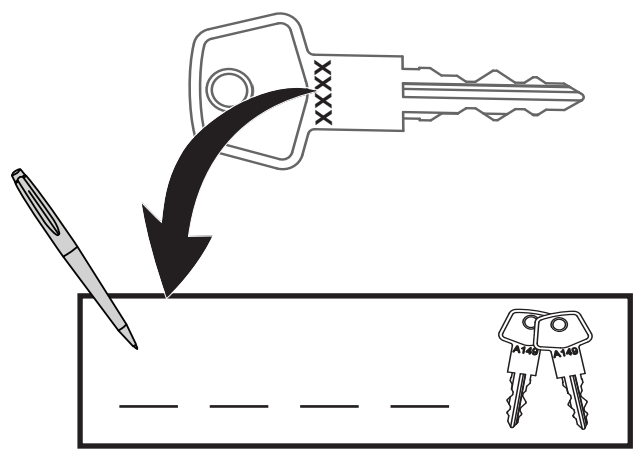

16

**2 Nm
(18 lb-in)**

x4

17

x4

**T
HD
S
THD**

x4

18

x4

19

x4