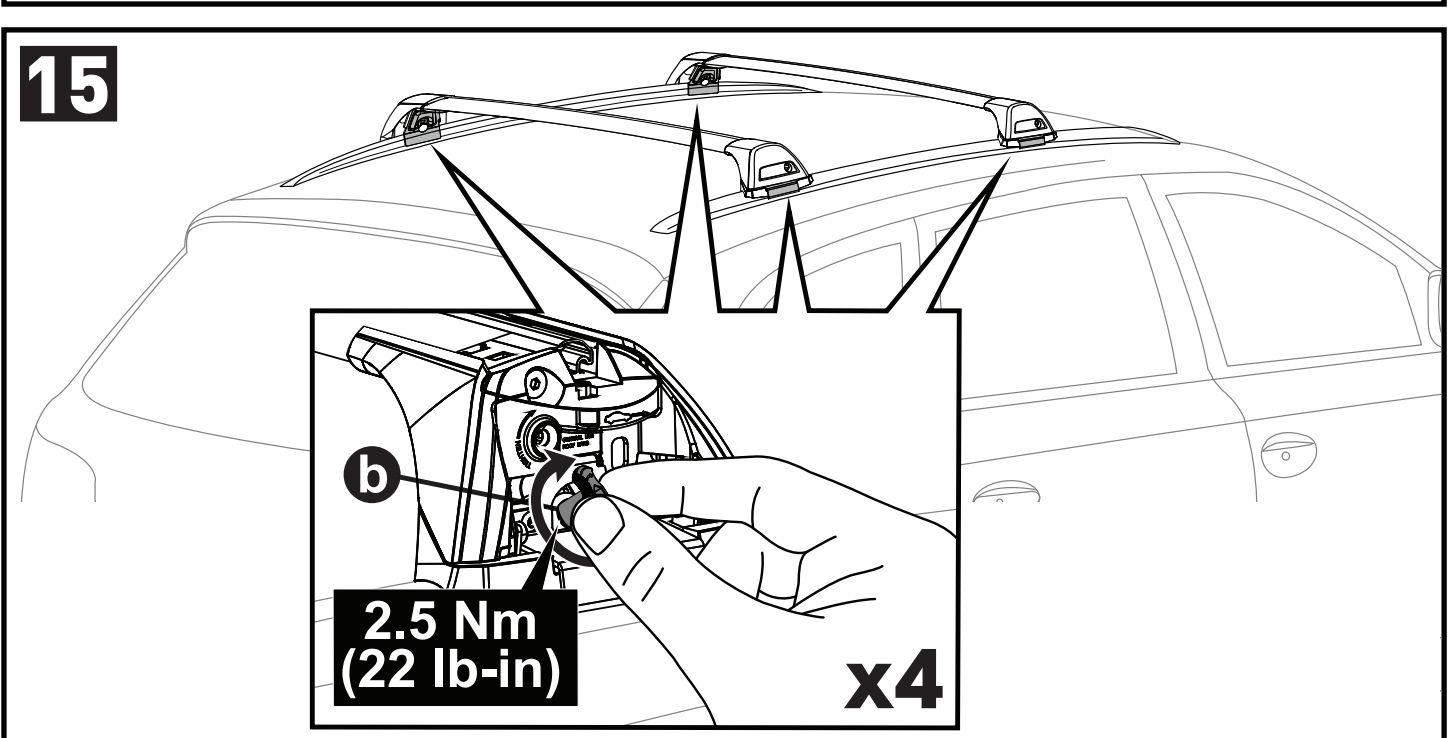

		1	2	A	B
Renault Talisman, 5dr Estate 16+	EU	X = 840 mm (33 1/8")	X = 820 mm (32 1/4")	-A = 65 mm (2 1/2")	B = 670 mm (26 3/8")
Volkswagen Touareg, 5dr SUV 18-24	EU	X = 935 mm (36 3/4")	X = 877 mm (34 1/2")	-A = 50 mm (2")	B = 690 mm (27 1/8")
Volkswagen Touareg, 5dr SUV 18-May 24	AU, NZ	X = 935 mm (36 3/4")	X = 877 mm (34 1/2")	-A = 50 mm (2")	B = 690 mm (27 1/8")
Volkswagen Touareg, 5dr SUV 19-23	CN	X = 935 mm (36 3/4")	X = 877 mm (34 1/2")	-A = 50 mm (2")	B = 690 mm (27 1/8")