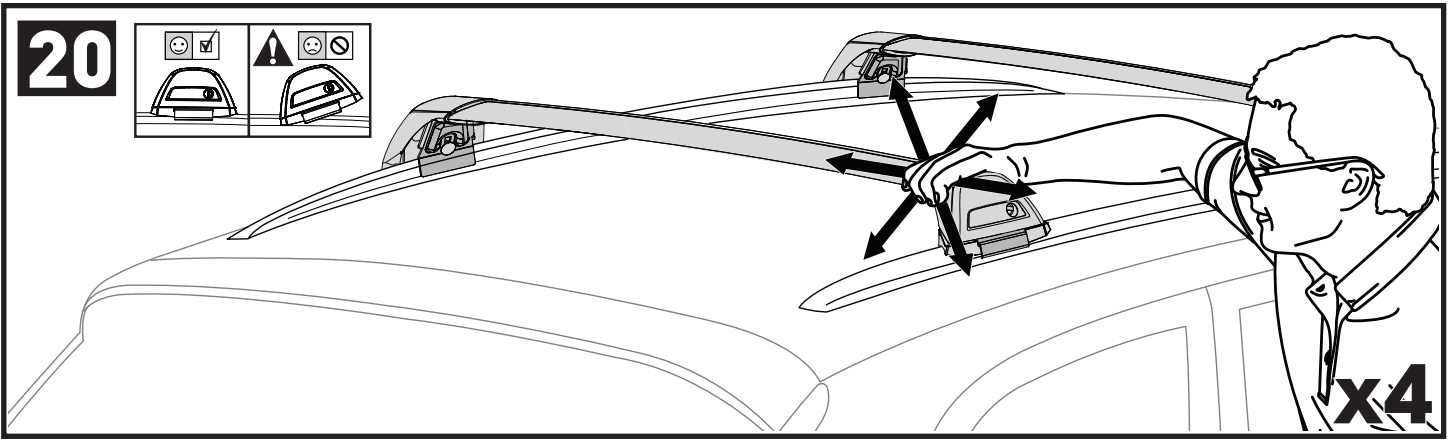

20

**ATTENTION • ACHTUNG • ATENCIÓN • ATTENTION • OPPMERKSOMHET • ATENÇÃO • ATTENZIONE • UWAGA
UPOZORNĚNÍ • UPOZORNENIE • LET OP • UPPMÄRKSAMHET • OPMÆRKSOMHED • УВАГА • HUOMIO**