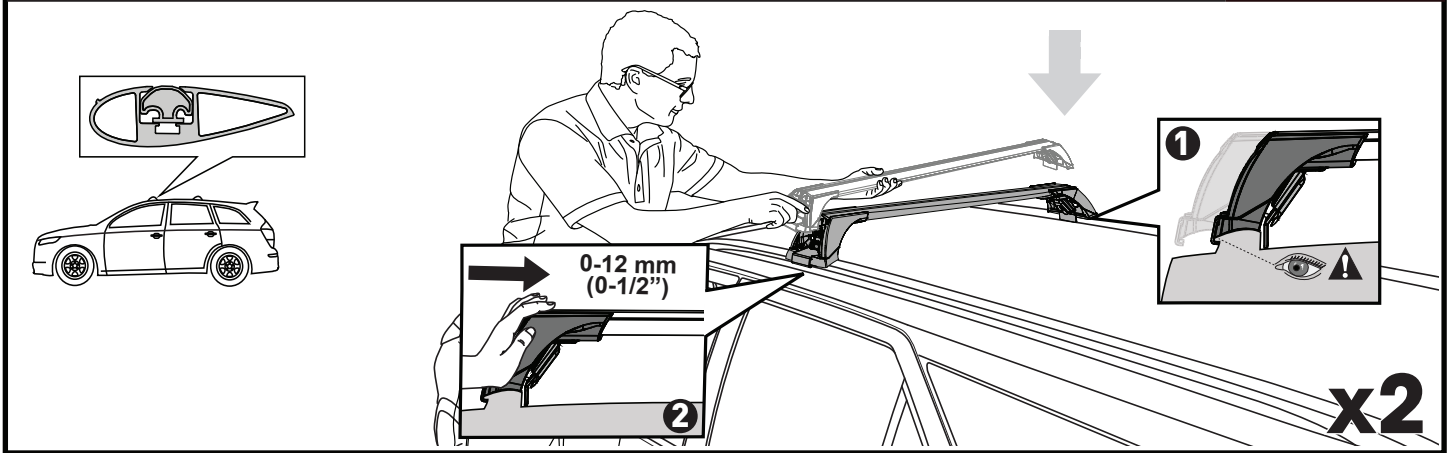

1	2	A	B
Renault Talisman, 5dr Estate 16+	EU	X = 840 mm (33 1/8")	X = 820 mm (32 1/4")	-A = 65 mm (2 1/2")	B = 670 mm (26 3/8")
Volkswagen Touareg, 5dr SUV 18-24	EU	X = 935 mm (36 3/4")	X = 877 mm (34 1/2")	-A = 50 mm (2")	B = 690 mm (27 1/8")
Volkswagen Touareg, 5dr SUV 18-May 24	AU, NZ	X = 935 mm (36 3/4")	X = 877 mm (34 1/2")	-A = 50 mm (2")	B = 690 mm (27 1/8")
Volkswagen Touareg, 5dr SUV 19-23	CN	X = 935 mm (36 3/4")	X = 877 mm (34 1/2")	-A = 50 mm (2")	B = 690 mm (27 1/8")