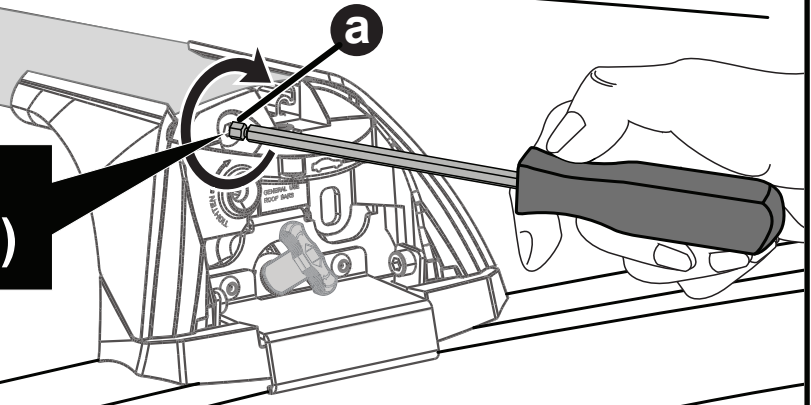

16

**2 Nm
(18 lb-in)**