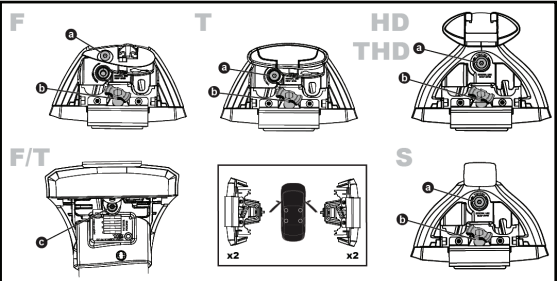

16

**2 Nm
(18 lb-in)**