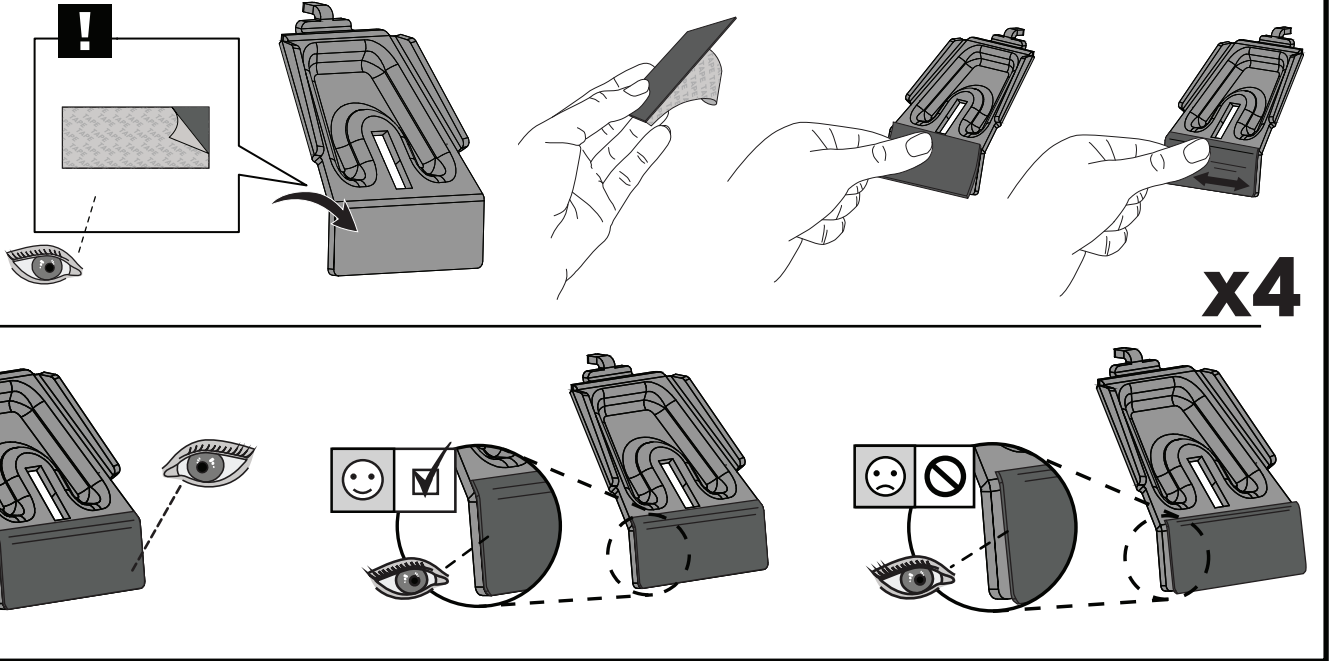

11

		1	2	A	B
Citroen C5 X, 5dr SUV 22+	EU	X = 895 mm (35 1/4")	X = 840 mm (33 1/8")	-A = 150 mm (5 7/8")	B = 600 mm (23 5/8")
Citroen C5 X, 5dr SUV Oct 22+	AU	X = 895 mm (35 1/4")	X = 840 mm (33 1/8")	-A = 150 mm (5 7/8")	B = 600 mm (23 5/8")
Ford Fiesta Active, 5dr Hatch 18+	EU	X = 735 mm (28 7/8")	X = 675 mm (26 5/8")	-A = 150 mm (5 7/8")	B = 575 mm (22 5/8")
Ford Galaxy, 5dr MPV 15+	EU	X = 875 mm (34 4/8")	X = 838 mm (33")	A = 70 mm (2 3/4")	B = 830 mm (32 5/8")
Ford Mondeo, 5dr Estate 14+	EU	X = 820 mm (32 1/4")	X = 760 mm (29 7/8")	A = 5 mm (1/4")	B = 755 mm (29 3/4")
Ford Mondeo, 5dr Wagon 15+	AU, NZ	X = 820 mm (32 1/4")	X = 760 mm (29 7/8")	A = 5 mm (1/4")	B = 755 mm (29 3/4")
Ford S-Max, 5dr MPV 15+	EU	X = 930 mm (36 5/8")	X = 920 mm (36 2/8")	-A = 70 mm (2 3/4")	B = 660 mm (26")
Kia EV9, 5dr SUV 23+	AU, EU, NZ	X = 975 mm (38 3/8")	X = 930 mm (36 5/8")	A = 0 mm (0")	B = 780 mm (30 3/4")
Peugeot 308, 5dr Wagon 22+	EU	X = 895 mm (35 1/4")	X = 840 mm (33 1/8")	-A = 150 mm (5 7/8")	B = 600 mm (23 5/8")
Peugeot 308, 5dr Wagon Jul 22+	AU, NZ	X = 895 mm (35 1/4")	X = 840 mm (33 1/8")	-A = 150 mm (5 7/8")	B = 600 mm (23 5/8")
Peugeot E 308, 5dr Wagon 23+	EU	X = 895 mm (35 1/4")	X = 840 mm (33 1/8")	-A = 150 mm (5 7/8")	B = 600 mm (23 5/8")
Peugeot E 308, 5dr Wagon 24+	AU, NZ	X = 895 mm (35 1/4")	X = 840 mm (33 1/8")	-A = 150 mm (5 7/8")	B = 600 mm (23 5/8")
Renault Grand Scenic, 5dr MPV 16+	EU	X = 905 mm (35 5/8")	X = 815 mm (36 1/8")	-A = 75 mm (3")	B = 675 mm (26 5/8")
Renault Megane, 5dr Estate 16+	EU	X = 825 mm (32 1/2")	X = 770 mm (30 3/8")	-A = 60 mm (2 3/8")	B = 700 mm (27 1/2")
Renault Megane, 5dr Wagon 17+	AU	X = 825 mm (32 1/2")	X = 770 mm (30 3/8")	-A = 60 mm (2 3/8")	B = 700 mm (27 1/2")