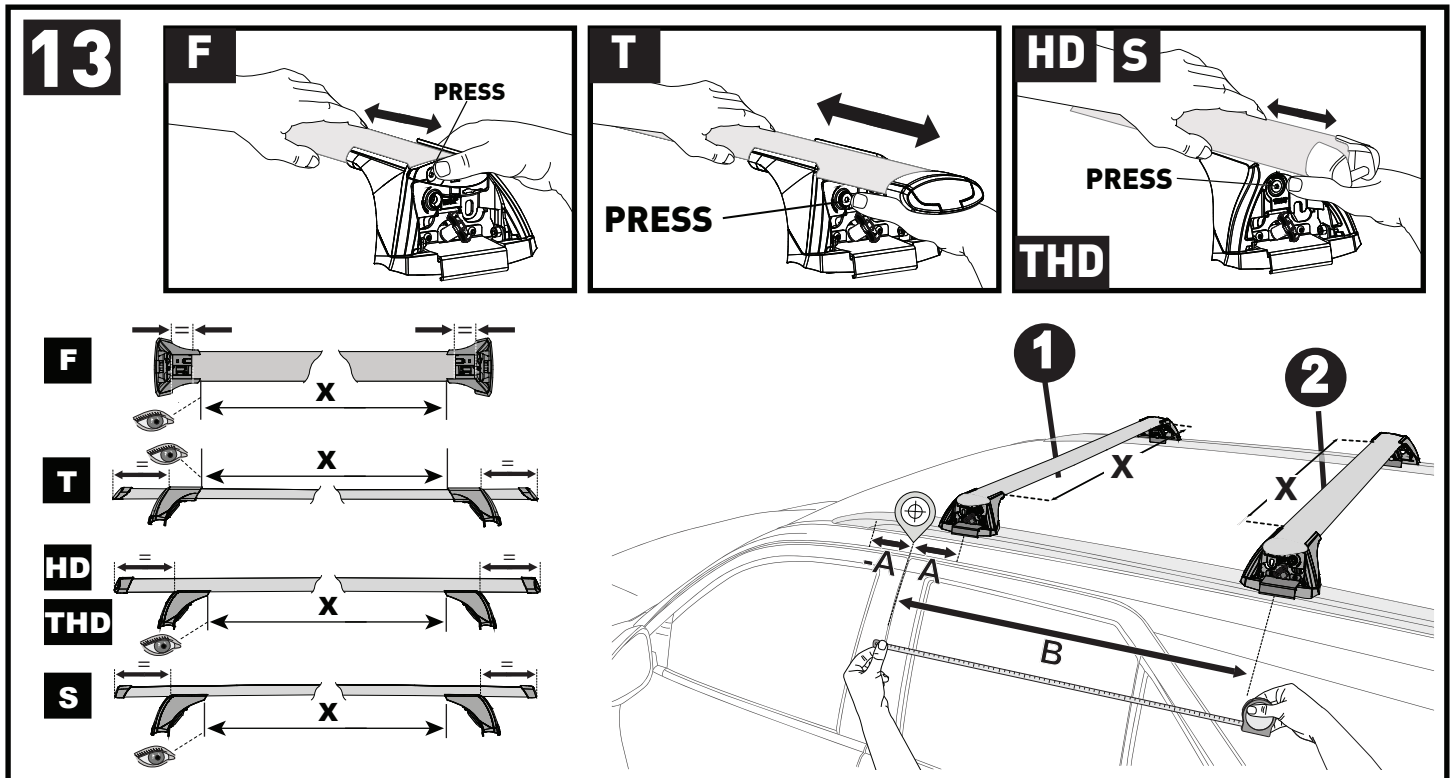

1	2	A	B
Citroen C5 X, 5dr SUV 22+	EU	X = 895 mm (35 1/4")	X = 840 mm (33 1/8")	-A = 150 mm (5 7/8")	B = 600 mm (23 5/8")
Citroen C5 X, 5dr SUV Oct 22+	AU	X = 895 mm (35 1/4")	X = 840 mm (33 1/8")	-A = 150 mm (5 7/8")	B = 600 mm (23 5/8")
Ford Fiesta Active, 5dr Hatch 18+	EU	X = 735 mm (28 7/8")	X = 675 mm (26 5/8")	-A = 150 mm (5 7/8")	B = 575 mm (22 5/8")
Ford Galaxy, 5dr MPV 15+	EU	X = 875 mm (34 4/8")	X = 838 mm (33")	A = 70 mm (2 3/4")	B = 830 mm (32 5/8")
Ford Mondeo, 5dr Estate 14+	EU	X = 820 mm (32 1/4")	X = 760 mm (29 7/8")	A = 5 mm (1/4")	B = 755 mm (29 3/4")
Ford Mondeo, 5dr Wagon 15+	AU, NZ	X = 820 mm (32 1/4")	X = 760 mm (29 7/8")	A = 5 mm (1/4")	B = 755 mm (29 3/4")
Ford S-Max, 5dr MPV 15+	EU	X = 930 mm (36 5/8")	X = 920 mm (36 2/8")	-A = 70 mm (2 3/4")	B = 660 mm (26")
Kia EV9, 5dr SUV 23+	AU, EU, NZ	X = 975 mm (38 3/8")	X = 930 mm (36 5/8")	A = 0 mm (0")	B = 780 mm (30 3/4")
Peugeot 308, 5dr Wagon 22+	EU	X = 895 mm (35 1/4")	X = 840 mm (33 1/8")	-A = 150 mm (5 7/8")	B = 600 mm (23 5/8")
Peugeot 308, 5dr Wagon Jul 22+	AU, NZ	X = 895 mm (35 1/4")	X = 840 mm (33 1/8")	-A = 150 mm (5 7/8")	B = 600 mm (23 5/8")
Peugeot E 308, 5dr Wagon 23+	EU	X = 895 mm (35 1/4")	X = 840 mm (33 1/8")	-A = 150 mm (5 7/8")	B = 600 mm (23 5/8")
Peugeot E 308, 5dr Wagon 24+	AU, NZ	X = 895 mm (35 1/4")	X = 840 mm (33 1/8")	-A = 150 mm (5 7/8")	B = 600 mm (23 5/8")
Renault Grand Scenic, 5dr MPV 16+	EU	X = 905 mm (35 5/8")	X = 815 mm (36 1/8")	-A = 75 mm (3")	B = 675 mm (26 5/8")
Renault Megane, 5dr Estate 16+	EU	X = 825 mm (32 1/2")	X = 770 mm (30 3/8")	-A = 60 mm (2 3/8")	B = 700 mm (27 1/2")
Renault Megane, 5dr Wagon 17+	AU	X = 825 mm (32 1/2")	X = 770 mm (30 3/8")	-A = 60 mm (2 3/8")	B = 700 mm (27 1/2")