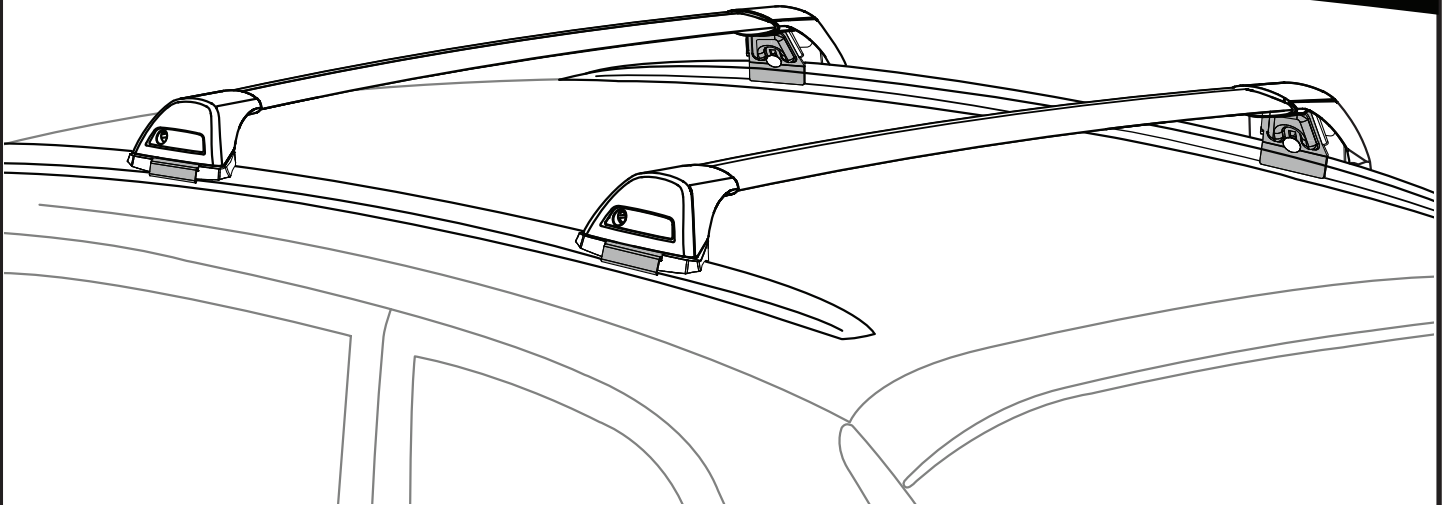

K1042

Instructions

- **EN** ALWAYS REFER TO OUR WEBSITE FOR THE LATEST VERSION OF INSTRUCTIONS.
- **DE** BESUCHEN SIE IMMER UNSERE WEBSITES, UM DIE NEUESTE VERSION DER ANWEISUNGEN ZU ERHALTEN.
- **ES** CONSULTE NUESTRAS PÁGINAS WEB PARA VER LA ÚLTIMA VERSIÓN DE LAS INSTRUCCIONES.
- **FR** RÉFÉREZ VOUS TOUJOURS À NOS SITES INTERNET POUR CONSULTER LA DERNIÈRE VERSION DES INSTRUCTIONS.
- **NO** DEN NYESTE VERSJONEN AV INSTRUKSJONENE ER ALLTID TILGJENGELIG PÅ VÅRE NETTSIDER.
- **PT** CONSULTE SEMPRE OS NOSSOS WEBSITES PARA OBTER A MAIS RECENTE VERSÃO DAS INSTRUÇÕES.
- **IT** FARE SEMPRE RIFERIMENTO AI NOSTRI SITI WEB PER L'ULTIMA VERSIONE DELLE ISTRUZIONI.
- **PL** ZAWSZE SPRAWDZAJ NASZĄ STRONĘ INTERNETOWĄ, ABY UZYSKAĆ NAJNOWSZĄ WERSJĘ INSTRUKCJI.
- **CS** NEJNOVĚJŠÍ VERZI POKYNŮ VŽDY NAJDETE NA NAŠÍ WEBOVÉ STRÁNCE.
- **SK** POSLEDNÚ VERZIU POKYNOV VŽDY NÁJDETE NA NAŠICH WEBOVÝCH STRÁNKACH.
- **NL** RAADPLEEG ALTIJD ONZE WEBSITES VOOR DE MEEST RECENTE VERSIE VAN DE INSTRUCTIES.
- **SV** SE ALLTID VÅRA WEBBPLATSER FÖR DEN SENASTE VERSIONEN AV INSTRUKTIONERNA.
- **DK** DEN NYESTE VERSION AF VEJLEDNINGERNE ER ALTID TILGÆNGELIG PÅ VORES HJEMMESIDER.
- **UA** ОСТАННЯ ВЕРСІЯ ІНСТРУКЦІЇ ЗАВЖДИ ДОСТУПНА НА НАШОМУ САЙТІ.
- **FI** KATSO AINA VERKKOSIVUSTOILTAMME UUSIN VERSIO OHJEISTA.