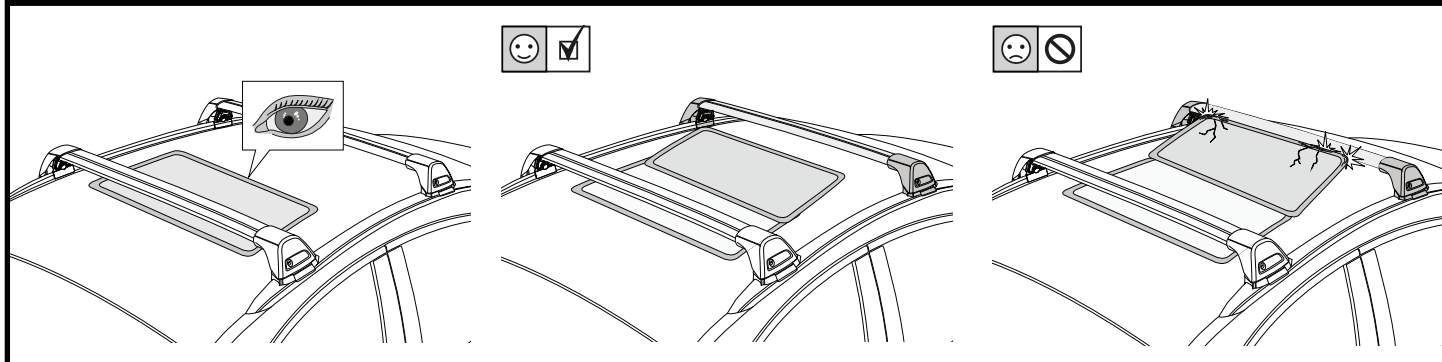

1

F

T

HD

S

THD

x4

2

HD/S

F/T

F **T** **HD** **THD**

F/T **S**

x10

x4