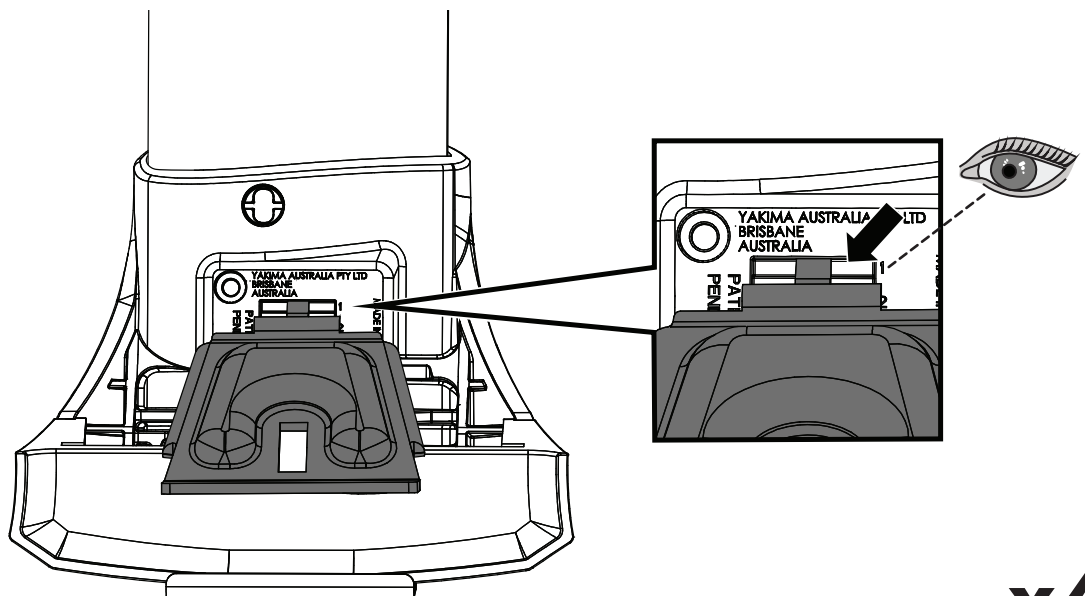

AUDI / FORD / MERCEDES-BENZ / OPEL / PEUGEOT / PORSCHE / SEAT / VAUXHALL / VOLKSWAGEN ONLY • AUDI / FORD / MERCEDES-BENZ / OPEL / PEUGEOT / PORSCHE / SEAT / VAUXHALL / VOLKSWAGEN NUR • AUDI / FORD / MERCEDES-BENZ / OPEL / PEUGEOT / PORSCHE / SEAT / VAUXHALL / VOLKSWAGEN SOLAMENTE • AUDI / FORD / MERCEDES-BENZ / OPEL / PEUGEOT / PORSCHE / SEAT / VAUXHALL / VOLKSWAGEN SEULEMENT • AUDI / FORD / MERCEDES-BENZ / OPEL / PEUGEOT / PORSCHE / SEAT / VAUXHALL / VOLKSWAGEN BARE • AUDI / FORD / MERCEDES-BENZ / OPEL / PEUGEOT / PORSCHE / SEAT / VAUXHALL / VOLKSWAGEN SOMENTE • AUDI / FORD / MERCEDES-BENZ / OPEL / PEUGEOT / PORSCHE / SEAT / VAUXHALL / VOLKSWAGEN ТОЛЬКО • SOLO AUDI / FORD / MERCEDES-BENZ / OPEL / PEUGEOT / PORSCHE / SEAT / VAUXHALL / VOLKSWAGEN • AUDI / FORD / MERCEDES-BENZ / OPEL / PEUGEOT / PORSCHE / SEAT / VAUXHALL / VOLKSWAGEN TYLKO • AUDI / FORD / MERCEDES-BENZ / OPEL / PEUGEOT / PORSCHE / SEAT / VAUXHALL / VOLKSWAGEN POUZE • AUDI / FORD / MERCEDES-BENZ / OPEL / PEUGEOT / PORSCHE / SEAT / VAUXHALL / VOLKSWAGEN IBA • AUDI / FORD / MERCEDES-BENZ / OPEL / PEUGEOT / PORSCHE / SEAT / VAUXHALL / VOLKSWAGEN ALLEEN • AUDI / FORD / MERCEDES-BENZ / OPEL / PEUGEOT / PORSCHE / SEAT / VAUXHALL / VOLKSWAGEN BARA • KUN AUDI / FORD / MERCEDES-BENZ / OPEL / PEUGEOT / PORSCHE / SEAT / VAUXHALL / VOLKSWAGEN • AUDI / FORD / MERCEDES-BENZ / OPEL / PEUGEOT / PORSCHE / SEAT / VAUXHALL / VOLKSWAGEN ТИЛЬКИ • VAIN AUDI / FORD / MERCEDES-BENZ / OPEL / PEUGEOT / PORSCHE / SEAT / VAUXHALL / VOLKSWAGEN

11a

x4

XPENG ONLY • XPENG NUR • XPENG SOLAMENTE • XPENG SEULEMENT • XPENG BARE • XPENG SOMENTE • XPENG ТОЛЬКО • SOLO XPENG • XPENG TYLKO • XPENG POUZE • XPENG IBA • XPENG ALLEEN • XPENG BARA • KUN XPENG • XPENG ТИЛЬКИ • VAIN XPENG

11b

x4