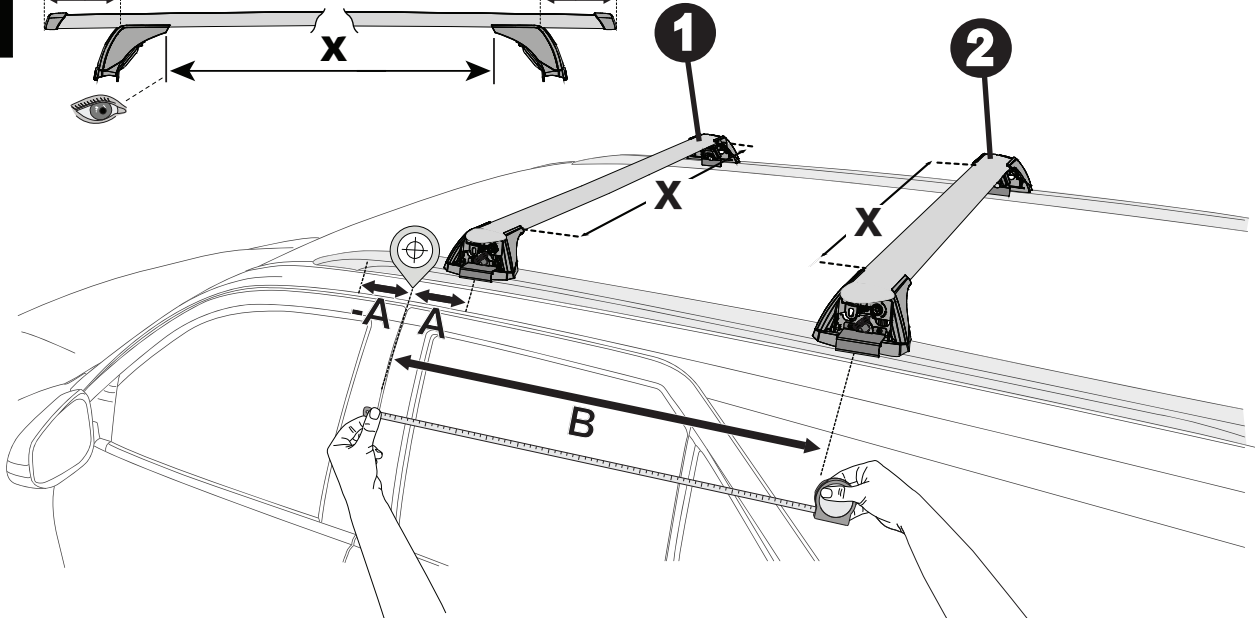

11b

x4

12

13

		1	2	A	B
Audi Q3/RS Q3, 5dr SUV 18+	EU	X = 920 mm (36 1/4")	X = 885 mm (34 7/8")	-A = 115 mm (4 1/2")	B = 600 mm (23 5/8")
Audi Q3/RS Q3, 5dr SUV 19+	AU, CN, NZ	X = 920 mm (36 1/4")	X = 885 mm (34 7/8")	-A = 115 mm (4 1/2")	B = 600 mm (23 5/8")
Audi e-tron Q4, 5dr SUV 21+	EU, NZ	X = 890 mm (35")	X = 845 mm (33 1/4")	-A = 200 mm (7 7/8")	B = 540 mm (21 1/4")
Ford Focus, 5dr Estate 11-18	EU	X = 827 mm (32 1/2")	X = 754 mm (29 5/8")	A = 5 mm (2/8")	B = 760 mm (29 7/8")
Ford Focus, 5dr Wagon 11-18	NZ	X = 827 mm (32 1/2")	X = 754 mm (29 5/8")	A = 5 mm (2/8")	B = 760 mm (29 7/8")
Ford Edge, 5dr SUV 16-18	EU	X = 885 mm (34 7/8")	X = 852 mm (33 1/2")	-A = 80 mm (3 1/8")	B = 670 mm (26 3/8")
Ford Edge, 5dr SUV 19+	EU	X = 885 mm (34 7/8")	X = 852 mm (33 1/2")	-A = 80 mm (3 1/8")	B = 670 mm (26 3/8")
Ford Endura, 5dr SUV Jan 19+	AU, NZ	X = 885 mm (34 7/8")	X = 852 mm (33 1/2")	-A = 80 mm (3 1/8")	B = 670 mm (26 3/8")
Ford Mondeo, 5dr Estate 07-14	EU	X = 830 mm (32 5/8")	X = 790 mm (31 1/8")	-A = 5 mm (2/8")	B = 700 mm (27 1/2")
Ford Mondeo, 5dr Wagon 07-14	AU, NZ	X = 830 mm (32 5/8")	X = 790 mm (31 1/8")	-A = 5 mm (2/8")	B = 700 mm (27 1/2")
Mercedes-Benz C-Class, 5dr Estate 14+	EU	X = 810 mm (31 7/8")	X = 735 mm (28 7/8")	-A = 30 mm (1 1/8")	B = 690 mm (27 1/8")
Mercedes-Benz C-Class, 5dr Wagon 14+	AU, NZ	X = 810 mm (31 7/8")	X = 735 mm (28 7/8")	-A = 30 mm (1 1/8")	B = 690 mm (27 1/8")
Mercedes-Benz C-Class, 5dr Wagon 15-17	CN	X = 810 mm (31 7/8")	X = 735 mm (28 7/8")	-A = 30 mm (1 1/8")	B = 690 mm (27 1/8")
Mercedes-Benz E-Class, 5dr Estate 16+	EU	X = 850 mm (33 1/2")	X = 812 mm (32")	A = 60 mm (2 3/8")	B = 810 mm (31 7/8")
Mercedes-Benz E-Class, 5dr Wagon 16+	AU	X = 850 mm (33 1/2")	X = 812 mm (32")	A = 60 mm (2 3/8")	B = 810 mm (31 7/8")
Mercedes-Benz E-Class, 5dr Wagon 17+	NZ	X = 850 mm (33 1/2")	X = 812 mm (32")	A = 60 mm (2 3/8")	B = 810 mm (31 7/8")
Mercedes-Benz E-Class All-Terrain, 5dr Estate 17+	EU	X = 850 mm (33 1/2")	X = 812 mm (32")	A = 60 mm (2 3/8")	B = 810 mm (31 7/8")
Mercedes-Benz E-Class All-Terrain, 5dr Wagon 17+	AU	X = 850 mm (33 1/2")	X = 812 mm (32")	A = 60 mm (2 3/8")	B = 810 mm (31 7/8")
Opel Crossland X, 5dr SUV 17+	EU	X = 805 mm (31 3/4")	X = 765 mm (30 1/8")	-A = 200 mm (7 7/8")	B = 550 mm (21 5/8")
Opel Grandland X, 5dr SUV 17+	EU	X = 860 mm (33 7/8")	X = 815 mm (32 1/8")	-A = 155 mm (6 1/8")	B = 585 mm (23")
Peugeot 3008, 5dr SUV 16-20	EU	X = 857 mm (33 3/4")	X = 825 mm (32 1/2")	-A = 70 mm (2 3/4")	B = 650 mm (25 5/8")
Peugeot 3008, 5dr SUV 17-Feb 21	AU, NZ	X = 857 mm (33 3/4")	X = 825 mm (32 1/2")	-A = 70 mm (2 3/4")	B = 650 mm (25 5/8")
Peugeot 3008, 5dr SUV 21+	EU	X = 845 mm (33 1/4")	X = 815 mm (32 1/8")	-A = 65 mm (2 1/2")	B = 650 mm (25 5/8")
Peugeot 3008, 5dr SUV Mar 21+	AU, NZ	X = 845 mm (33 1/4")	X = 815 mm (32 1/8")	-A = 65 mm (2 1/2")	B = 650 mm (25 5/8")
Porsche Cayenne, 5dr SUV 18+	EU	X = 930 mm (36 5/8")	X = 893 mm (35 1/8")	-A = 170 mm (6 2/3")	B = 600 mm (23 5/8")
Porsche Cayenne, 5dr SUV 19+	AU, NZ	X = 930 mm (36 5/8")	X = 893 mm (35 1/8")	-A = 170 mm (6 2/3")	B = 600 mm (23 5/8")
Seat Leon ST, 5dr Estate 17+	EU	X = 805 mm (31 3/4")	X = 750 mm (29 1/2")	-A = 50 mm (2")	B = 680 mm (26 3/4")
Vauxhall Crossland X, 5dr SUV 17+	EU	X = 805 mm (31 3/4")	X = 765 mm (30 1/8")	-A = 200 mm (7 7/8")	B = 550 mm (21 5/8")
Vauxhall Grandland X, 5dr SUV 17+	EU	X = 860 mm (33 7/8")	X = 815 mm (32 1/8")	-A = 155 mm (6 1/8")	B = 585 mm (23")
Volkswagen ID.4, 5dr SUV 21+	EU	X = 885 mm (34 7/8")	X = 845 mm (33 1/4")	-A = 150 mm (5 7/8")	B = 550 mm (21 5/8")
Volkswagen ID.4, 5dr SUV 23+	NZ	X = 885 mm (34 7/8")	X = 845 mm (33 1/4")	-A = 150 mm (5 7/8")	B = 550 mm (21 5/8")
Volkswagen ID.4, 5dr SUV 24+	AU	X = 885 mm (34 7/8")	X = 845 mm (33 1/4")	-A = 150 mm (5 7/8")	B = 550 mm (21 5/8")
Volkswagen ID.7, 5dr SUV 24+	EU	X = 885 mm (34 7/8")	X = 812 mm (32")	-A = 100 mm (3 7/8")	B = 650 mm (25 5/8")
Volkswagen Passat, 5dr Wagon May 15+	NZ	X = 825 mm (32 1/2")	X = 785 mm (30 7/8")	-A = 5 mm (2/8")	B = 745 mm (29 3/8")
Volkswagen Passat, 5dr Wagon Jul 15+	AU	X = 825 mm (32 1/2")	X = 785 mm (30 7/8")	-A = 5 mm (2/8")	B = 745 mm (29 3/8")
Volkswagen Passat Alltrack, 5dr Estate 15+	EU	X = 825 mm (32 1/2")	X = 785 mm (30 7/8")	-A = 5 mm (2/8")	B = 745 mm (29 3/8")
Volkswagen Passat Alltrack, 5dr Wagon 16+	AU, NZ	X = 825 mm (32 1/2")	X = 785 mm (30 7/8")	-A = 5 mm (2/8")	B = 745 mm (29 3/8")
Volkswagen Passat Variant, 5dr Estate 14+	EU	X = 825 mm (32 1/2")	X = 785 mm (30 7/8")	-A = 5 mm (2/8")	B = 745 mm (29 3/8")
Volkswagen Variant, 5dr Wagon 16-17	CN	X = 825 mm (32 1/2")	X = 785 mm (30 7/8")	-A = 5 mm (2/8")	B = 745 mm (29 3/8")
XPeng G9, 5dr SUV 22+	EU	X = 895 mm (35 1/4")	X = 840 mm (33 1/8")	-A = 140 mm (5 1/2")	B = 610 mm (24")