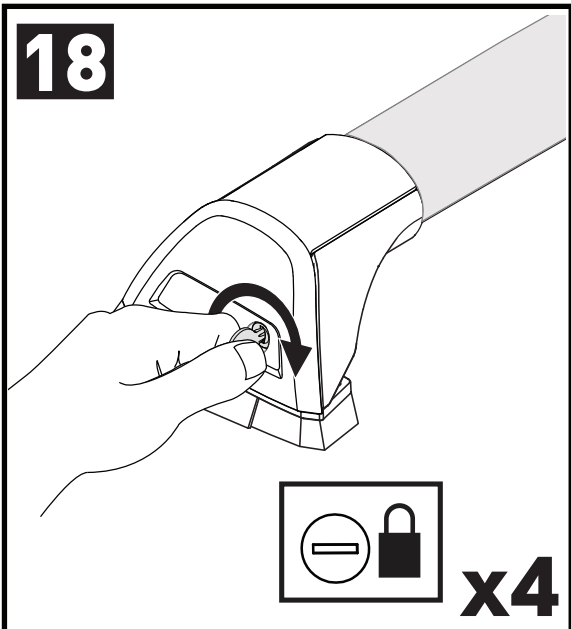

11b

x4

12

13

		1	2	A	B
Audi Q3/RS Q3, 5dr SUV 18+	EU	X = 920 mm (36 1/4")	X = 885 mm (34 7/8")	-A = 115 mm (4 1/2")	B = 600 mm (23 5/8")
Audi Q3/RS Q3, 5dr SUV 19+	AU, CN, NZ	X = 920 mm (36 1/4")	X = 885 mm (34 7/8")	-A = 115 mm (4 1/2")	B = 600 mm (23 5/8")
Audi e-tron Q4, 5dr SUV 21+	EU, NZ	X = 890 mm (35")	X = 845 mm (33 1/4")	-A = 200 mm (7 7/8")	B = 540 mm (21 1/4")
Ford Focus, 5dr Estate 11-18	EU	X = 827 mm (32 1/2")	X = 754 mm (29 5/8")	A = 5 mm (2/8")	B = 760 mm (29 7/8")
Ford Focus, 5dr Wagon 11-18	NZ	X = 827 mm (32 1/2")	X = 754 mm (29 5/8")	A = 5 mm (2/8")	B = 760 mm (29 7/8")
Ford Edge, 5dr SUV 16-18	EU	X = 885 mm (34 7/8")	X = 852 mm (33 1/2")	-A = 80 mm (3 1/8")	B = 670 mm (26 3/8")
Ford Edge, 5dr SUV 19+	EU	X = 885 mm (34 7/8")	X = 852 mm (33 1/2")	-A = 80 mm (3 1/8")	B = 670 mm (26 3/8")
Ford Endura, 5dr SUV Jan 19+	AU, NZ	X = 885 mm (34 7/8")	X = 852 mm (33 1/2")	-A = 80 mm (3 1/8")	B = 670 mm (26 3/8")
Ford Mondeo, 5dr Estate 07-14	EU	X = 830 mm (32 5/8")	X = 790 mm (31 1/8")	-A = 5 mm (2/8")	B = 700 mm (27 1/2")
Ford Mondeo, 5dr Wagon 07-14	AU, NZ	X = 830 mm (32 5/8")	X = 790 mm (31 1/8")	-A = 5 mm (2/8")	B = 700 mm (27 1/2")
Mercedes-Benz C-Class, 5dr Estate 14+	EU	X = 810 mm (31 7/8")	X = 735 mm (28 7/8")	-A = 30 mm (1 1/8")	B = 690 mm (27 1/8")
Mercedes-Benz C-Class, 5dr Wagon 14+	AU, NZ	X = 810 mm (31 7/8")	X = 735 mm (28 7/8")	-A = 30 mm (1 1/8")	B = 690 mm (27 1/8")
Mercedes-Benz C-Class, 5dr Wagon 15-17	CN	X = 810 mm (31 7/8")	X = 735 mm (28 7/8")	-A = 30 mm (1 1/8")	B = 690 mm (27 1/8")
Mercedes-Benz E-Class, 5dr Estate 16+	EU	X = 850 mm (33 1/2")	X = 812 mm (32")	A = 60 mm (2 3/8")	B = 810 mm (31 7/8")
Mercedes-Benz E-Class, 5dr Wagon 16+	AU	X = 850 mm (33 1/2")	X = 812 mm (32")	A = 60 mm (2 3/8")	B = 810 mm (31 7/8")
Mercedes-Benz E-Class, 5dr Wagon 17+	NZ	X = 850 mm (33 1/2")	X = 812 mm (32")	A = 60 mm (2 3/8")	B = 810 mm (31 7/8")
Mercedes-Benz E-Class All-Terrain, 5dr Estate 17+	EU	X = 850 mm (33 1/2")	X = 812 mm (32")	A = 60 mm (2 3/8")	B = 810 mm (31 7/8")
Mercedes-Benz E-Class All-Terrain, 5dr Wagon 17+	AU	X = 850 mm (33 1/2")	X = 812 mm (32")	A = 60 mm (2 3/8")	B = 810 mm (31 7/8")
Opel Crossland X, 5dr SUV 17+	EU	X = 805 mm (31 3/4")	X = 765 mm (30 1/8")	-A = 200 mm (7 7/8")	B = 550 mm (21 5/8")
Opel Grandland X, 5dr SUV 17+	EU	X = 860 mm (33 7/8")	X = 815 mm (32 1/8")	-A = 155 mm (6 1/8")	B = 585 mm (23")
Peugeot 3008, 5dr SUV 16-20	EU	X = 857 mm (33 3/4")	X = 825 mm (32 1/2")	-A = 70 mm (2 3/4")	B = 650 mm (25 5/8")
Peugeot 3008, 5dr SUV 17-Feb 21	AU, NZ	X = 857 mm (33 3/4")	X = 825 mm (32 1/2")	-A = 70 mm (2 3/4")	B = 650 mm (25 5/8")
Peugeot 3008, 5dr SUV 21+	EU	X = 845 mm (33 1/4")	X = 815 mm (32 1/8")	-A = 65 mm (2 1/2")	B = 650 mm (25 5/8")
Peugeot 3008, 5dr SUV Mar 21+	AU, NZ	X = 845 mm (33 1/4")	X = 815 mm (32 1/8")	-A = 65 mm (2 1/2")	B = 650 mm (25 5/8")
Porsche Cayenne, 5dr SUV 18+	EU	X = 930 mm (36 5/8")	X = 893 mm (35 1/8")	-A = 170 mm (6 2/3")	B = 600 mm (23 5/8")
Porsche Cayenne, 5dr SUV 19+	AU, NZ	X = 930 mm (36 5/8")	X = 893 mm (35 1/8")	-A = 170 mm (6 2/3")	B = 600 mm (23 5/8")
Seat Leon ST, 5dr Estate 17+	EU	X = 805 mm (31 3/4")	X = 750 mm (29 1/2")	-A = 50 mm (2")	B = 680 mm (26 3/4")
Vauxhall Crossland X, 5dr SUV 17+	EU	X = 805 mm (31 3/4")	X = 765 mm (30 1/8")	-A = 200 mm (7 7/8")	B = 550 mm (21 5/8")
Vauxhall Grandland X, 5dr SUV 17+	EU	X = 860 mm (33 7/8")	X = 815 mm (32 1/8")	-A = 155 mm (6 1/8")	B = 585 mm (23")
Volkswagen ID.4, 5dr SUV 21+	EU	X = 885 mm (34 7/8")	X = 845 mm (33 1/4")	-A = 150 mm (5 7/8")	B = 550 mm (21 5/8")
Volkswagen ID.4, 5dr SUV 23+	NZ	X = 885 mm (34 7/8")	X = 845 mm (33 1/4")	-A = 150 mm (5 7/8")	B = 550 mm (21 5/8")
Volkswagen ID.4, 5dr SUV 24+	AU	X = 885 mm (34 7/8")	X = 845 mm (33 1/4")	-A = 150 mm (5 7/8")	B = 550 mm (21 5/8")
Volkswagen ID.7, 5dr SUV 24+	EU	X = 885 mm (34 7/8")	X = 812 mm (32")	-A = 100 mm (3 7/8")	B = 650 mm (25 5/8")
Volkswagen Passat, 5dr Wagon May 15+	NZ	X = 825 mm (32 1/2")	X = 785 mm (30 7/8")	-A = 5 mm (2/8")	B = 745 mm (29 3/8")
Volkswagen Passat, 5dr Wagon Jul 15+	AU	X = 825 mm (32 1/2")	X = 785 mm (30 7/8")	-A = 5 mm (2/8")	B = 745 mm (29 3/8")
Volkswagen Passat Alltrack, 5dr Estate 15+	EU	X = 825 mm (32 1/2")	X = 785 mm (30 7/8")	-A = 5 mm (2/8")	B = 745 mm (29 3/8")
Volkswagen Passat Alltrack, 5dr Wagon 16+	AU, NZ	X = 825 mm (32 1/2")	X = 785 mm (30 7/8")	-A = 5 mm (2/8")	B = 745 mm (29 3/8")
Volkswagen Passat Variant, 5dr Estate 14+	EU	X = 825 mm (32 1/2")	X = 785 mm (30 7/8")	-A = 5 mm (2/8")	B = 745 mm (29 3/8")
Volkswagen Variant, 5dr Wagon 16-17	CN	X = 825 mm (32 1/2")	X = 785 mm (30 7/8")	-A = 5 mm (2/8")	B = 745 mm (29 3/8")
XPeng G9, 5dr SUV 22+	EU	X = 895 mm (35 1/4")	X = 840 mm (33 1/8")	-A = 140 mm (5 1/2")	B = 610 mm (24")