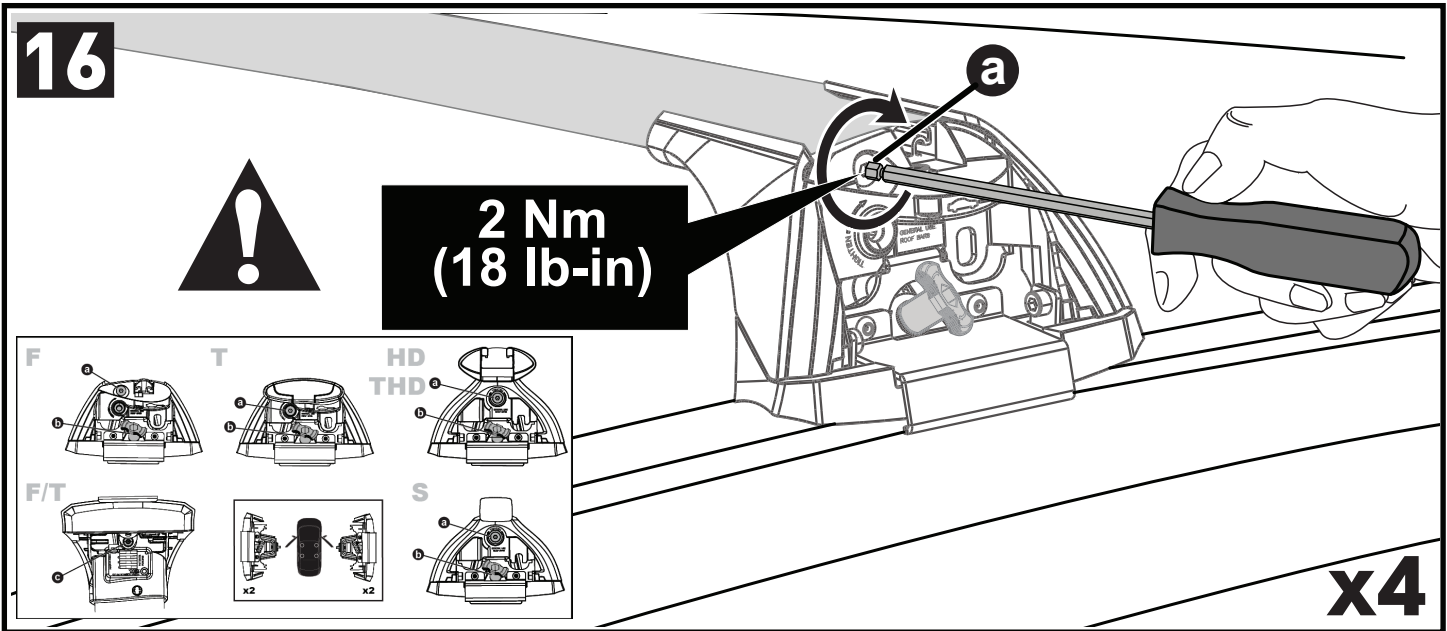

11b

x4

12

13

		1	2	A	B
Audi Q3/RS Q3, 5dr SUV 18+	EU	X = 920 mm (36 1/4")	X = 885 mm (34 7/8")	-A = 115 mm (4 1/2")	B = 600 mm (23 5/8")
Audi Q3/RS Q3, 5dr SUV 19+	AU, CN, NZ	X = 920 mm (36 1/4")	X = 885 mm (34 7/8")	-A = 115 mm (4 1/2")	B = 600 mm (23 5/8")
Audi e-tron Q4, 5dr SUV 21+	EU, NZ	X = 890 mm (35")	X = 845 mm (33 1/4")	-A = 200 mm (7 7/8")	B = 540 mm (21 1/4")
Ford Focus, 5dr Estate 11-18	EU	X = 827 mm (32 1/2")	X = 754 mm (29 5/8")	A = 5 mm (2/8")	B = 760 mm (29 7/8")
Ford Focus, 5dr Wagon 11-18	NZ	X = 827 mm (32 1/2")	X = 754 mm (29 5/8")	A = 5 mm (2/8")	B = 760 mm (29 7/8")
Ford Edge, 5dr SUV 16-18	EU	X = 885 mm (34 7/8")	X = 852 mm (33 1/2")	-A = 80 mm (3 1/8")	B = 670 mm (26 3/8")
Ford Edge, 5dr SUV 19+	EU	X = 885 mm (34 7/8")	X = 852 mm (33 1/2")	-A = 80 mm (3 1/8")	B = 670 mm (26 3/8")
Ford Endura, 5dr SUV Jan 19+	AU, NZ	X = 885 mm (34 7/8")	X = 852 mm (33 1/2")	-A = 80 mm (3 1/8")	B = 670 mm (26 3/8")
Ford Mondeo, 5dr Estate 07-14	EU	X = 830 mm (32 5/8")	X = 790 mm (31 1/8")	-A = 5 mm (2/8")	B = 700 mm (27 1/2")
Ford Mondeo, 5dr Wagon 07-14	AU, NZ	X = 830 mm (32 5/8")	X = 790 mm (31 1/8")	-A = 5 mm (2/8")	B = 700 mm (27 1/2")
Mercedes-Benz C-Class, 5dr Estate 14+	EU	X = 810 mm (31 7/8")	X = 735 mm (28 7/8")	-A = 30 mm (1 1/8")	B = 690 mm (27 1/8")
Mercedes-Benz C-Class, 5dr Wagon 14+	AU, NZ	X = 810 mm (31 7/8")	X = 735 mm (28 7/8")	-A = 30 mm (1 1/8")	B = 690 mm (27 1/8")
Mercedes-Benz C-Class, 5dr Wagon 15-17	CN	X = 810 mm (31 7/8")	X = 735 mm (28 7/8")	-A = 30 mm (1 1/8")	B = 690 mm (27 1/8")
Mercedes-Benz E-Class, 5dr Estate 16+	EU	X = 850 mm (33 1/2")	X = 812 mm (32")	A = 60 mm (2 3/8")	B = 810 mm (31 7/8")
Mercedes-Benz E-Class, 5dr Wagon 16+	AU	X = 850 mm (33 1/2")	X = 812 mm (32")	A = 60 mm (2 3/8")	B = 810 mm (31 7/8")
Mercedes-Benz E-Class, 5dr Wagon 17+	NZ	X = 850 mm (33 1/2")	X = 812 mm (32")	A = 60 mm (2 3/8")	B = 810 mm (31 7/8")
Mercedes-Benz E-Class All-Terrain, 5dr Estate 17+	EU	X = 850 mm (33 1/2")	X = 812 mm (32")	A = 60 mm (2 3/8")	B = 810 mm (31 7/8")
Mercedes-Benz E-Class All-Terrain, 5dr Wagon 17+	AU	X = 850 mm (33 1/2")	X = 812 mm (32")	A = 60 mm (2 3/8")	B = 810 mm (31 7/8")
Opel Crossland X, 5dr SUV 17+	EU	X = 805 mm (31 3/4")	X = 765 mm (30 1/8")	-A = 200 mm (7 7/8")	B = 550 mm (21 5/8")
Opel Grandland X, 5dr SUV 17+	EU	X = 860 mm (33 7/8")	X = 815 mm (32 1/8")	-A = 155 mm (6 1/8")	B = 585 mm (23")
Peugeot 3008, 5dr SUV 16-20	EU	X = 857 mm (33 3/4")	X = 825 mm (32 1/2")	-A = 70 mm (2 3/4")	B = 650 mm (25 5/8")
Peugeot 3008, 5dr SUV 17-Feb 21	AU, NZ	X = 857 mm (33 3/4")	X = 825 mm (32 1/2")	-A = 70 mm (2 3/4")	B = 650 mm (25 5/8")
Peugeot 3008, 5dr SUV 21+	EU	X = 845 mm (33 1/4")	X = 815 mm (32 1/8")	-A = 65 mm (2 1/2")	B = 650 mm (25 5/8")
Peugeot 3008, 5dr SUV Mar 21+	AU, NZ	X = 845 mm (33 1/4")	X = 815 mm (32 1/8")	-A = 65 mm (2 1/2")	B = 650 mm (25 5/8")
Porsche Cayenne, 5dr SUV 18+	EU	X = 930 mm (36 5/8")	X = 893 mm (35 1/8")	-A = 170 mm (6 2/3")	B = 600 mm (23 5/8")
Porsche Cayenne, 5dr SUV 19+	AU, NZ	X = 930 mm (36 5/8")	X = 893 mm (35 1/8")	-A = 170 mm (6 2/3")	B = 600 mm (23 5/8")
Seat Leon ST, 5dr Estate 17+	EU	X = 805 mm (31 3/4")	X = 750 mm (29 1/2")	-A = 50 mm (2")	B = 680 mm (26 3/4")
Vauxhall Crossland X, 5dr SUV 17+	EU	X = 805 mm (31 3/4")	X = 765 mm (30 1/8")	-A = 200 mm (7 7/8")	B = 550 mm (21 5/8")
Vauxhall Grandland X, 5dr SUV 17+	EU	X = 860 mm (33 7/8")	X = 815 mm (32 1/8")	-A = 155 mm (6 1/8")	B = 585 mm (23")
Volkswagen ID.4, 5dr SUV 21+	EU	X = 885 mm (34 7/8")	X = 845 mm (33 1/4")	-A = 150 mm (5 7/8")	B = 550 mm (21 5/8")
Volkswagen ID.4, 5dr SUV 23+	NZ	X = 885 mm (34 7/8")	X = 845 mm (33 1/4")	-A = 150 mm (5 7/8")	B = 550 mm (21 5/8")
Volkswagen ID.4, 5dr SUV 24+	AU	X = 885 mm (34 7/8")	X = 845 mm (33 1/4")	-A = 150 mm (5 7/8")	B = 550 mm (21 5/8")
Volkswagen ID.7, 5dr SUV 24+	EU	X = 885 mm (34 7/8")	X = 812 mm (32")	-A = 100 mm (3 7/8")	B = 650 mm (25 5/8")
Volkswagen Passat, 5dr Wagon May 15+	NZ	X = 825 mm (32 1/2")	X = 785 mm (30 7/8")	-A = 5 mm (2/8")	B = 745 mm (29 3/8")
Volkswagen Passat, 5dr Wagon Jul 15+	AU	X = 825 mm (32 1/2")	X = 785 mm (30 7/8")	-A = 5 mm (2/8")	B = 745 mm (29 3/8")
Volkswagen Passat Alltrack, 5dr Estate 15+	EU	X = 825 mm (32 1/2")	X = 785 mm (30 7/8")	-A = 5 mm (2/8")	B = 745 mm (29 3/8")
Volkswagen Passat Alltrack, 5dr Wagon 16+	AU, NZ	X = 825 mm (32 1/2")	X = 785 mm (30 7/8")	-A = 5 mm (2/8")	B = 745 mm (29 3/8")
Volkswagen Passat Variant, 5dr Estate 14+	EU	X = 825 mm (32 1/2")	X = 785 mm (30 7/8")	-A = 5 mm (2/8")	B = 745 mm (29 3/8")
Volkswagen Variant, 5dr Wagon 16-17	CN	X = 825 mm (32 1/2")	X = 785 mm (30 7/8")	-A = 5 mm (2/8")	B = 745 mm (29 3/8")
XPeng G9, 5dr SUV 22+	EU	X = 895 mm (35 1/4")	X = 840 mm (33 1/8")	-A = 140 mm (5 1/2")	B = 610 mm (24")