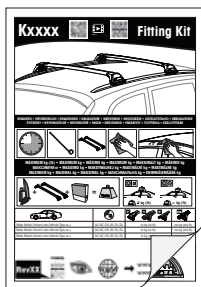

20

**ATTENTION • ACHTUNG • ATENCIÓN • ATTENTION • OPPMERKSOMHET • ATENÇÃO • ВНИМАНИЕ • ATTENZIONE
UWAGA • UPOZORNĚNÍ • UPOZORNENIE • LET OP • UPPMÄRKSAMHET • OPMÆRKSOMHED • УВАГА • HUOMIO**