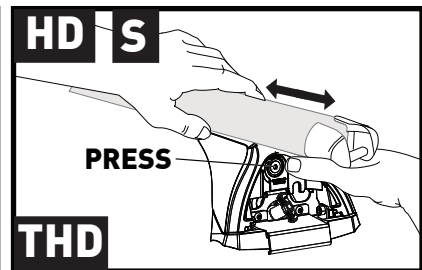

11b

x4

12

13

		1	2	A	B
Audi Q3/RS Q3, 5dr SUV 18+	EU	X = 920 mm (36 1/4")	X = 885 mm (34 7/8")	-A = 115 mm (4 1/2")	B = 600 mm (23 5/8")
Audi Q3/RS Q3, 5dr SUV 19+	AU, CN, NZ	X = 920 mm (36 1/4")	X = 885 mm (34 7/8")	-A = 115 mm (4 1/2")	B = 600 mm (23 5/8")
Audi e-tron Q4, 5dr SUV 21+	EU, NZ	X = 890 mm (35")	X = 845 mm (33 1/4")	-A = 200 mm (7 7/8")	B = 540 mm (21 1/4")
Ford Focus, 5dr Estate 11-18	EU	X = 827 mm (32 1/2")	X = 754 mm (29 5/8")	A = 5 mm (2/8")	B = 760 mm (29 7/8")
Ford Focus, 5dr Wagon 11-18	NZ	X = 827 mm (32 1/2")	X = 754 mm (29 5/8")	A = 5 mm (2/8")	B = 760 mm (29 7/8")
Ford Edge, 5dr SUV 16-18	EU	X = 885 mm (34 7/8")	X = 852 mm (33 1/2")	-A = 80 mm (3 1/8")	B = 670 mm (26 3/8")
Ford Edge, 5dr SUV 19+	EU	X = 885 mm (34 7/8")	X = 852 mm (33 1/2")	-A = 80 mm (3 1/8")	B = 670 mm (26 3/8")
Ford Endura, 5dr SUV Jan 19+	AU, NZ	X = 885 mm (34 7/8")	X = 852 mm (33 1/2")	-A = 80 mm (3 1/8")	B = 670 mm (26 3/8")
Ford Mondeo, 5dr Estate 07-14	EU	X = 830 mm (32 5/8")	X = 790 mm (31 1/8")	-A = 5 mm (2/8")	B = 700 mm (27 1/2")
Ford Mondeo, 5dr Wagon 07-14	AU, NZ	X = 830 mm (32 5/8")	X = 790 mm (31 1/8")	-A = 5 mm (2/8")	B = 700 mm (27 1/2")
Mercedes-Benz C-Class, 5dr Estate 14+	EU	X = 810 mm (31 7/8")	X = 735 mm (28 7/8")	-A = 30 mm (1 1/8")	B = 690 mm (27 1/8")
Mercedes-Benz C-Class, 5dr Wagon 14+	AU, NZ	X = 810 mm (31 7/8")	X = 735 mm (28 7/8")	-A = 30 mm (1 1/8")	B = 690 mm (27 1/8")
Mercedes-Benz C-Class, 5dr Wagon 15-17	CN	X = 810 mm (31 7/8")	X = 735 mm (28 7/8")	-A = 30 mm (1 1/8")	B = 690 mm (27 1/8")
Mercedes-Benz E-Class, 5dr Estate 16+	EU	X = 850 mm (33 1/2")	X = 812 mm (32")	A = 60 mm (2 3/8")	B = 810 mm (31 7/8")
Mercedes-Benz E-Class, 5dr Wagon 16+	AU	X = 850 mm (33 1/2")	X = 812 mm (32")	A = 60 mm (2 3/8")	B = 810 mm (31 7/8")
Mercedes-Benz E-Class, 5dr Wagon 17+	NZ	X = 850 mm (33 1/2")	X = 812 mm (32")	A = 60 mm (2 3/8")	B = 810 mm (31 7/8")
Mercedes-Benz E-Class All-Terrain, 5dr Estate 17+	EU	X = 850 mm (33 1/2")	X = 812 mm (32")	A = 60 mm (2 3/8")	B = 810 mm (31 7/8")
Mercedes-Benz E-Class All-Terrain, 5dr Wagon 17+	AU	X = 850 mm (33 1/2")	X = 812 mm (32")	A = 60 mm (2 3/8")	B = 810 mm (31 7/8")
Opel Crossland X, 5dr SUV 17+	EU	X = 805 mm (31 3/4")	X = 765 mm (30 1/8")	-A = 200 mm (7 7/8")	B = 550 mm (21 5/8")
Opel Grandland X, 5dr SUV 17+	EU	X = 860 mm (33 7/8")	X = 815 mm (32 1/8")	-A = 155 mm (6 1/8")	B = 585 mm (23")
Peugeot 3008, 5dr SUV 16-20	EU	X = 857 mm (33 3/4")	X = 825 mm (32 1/2")	-A = 70 mm (2 3/4")	B = 650 mm (25 5/8")
Peugeot 3008, 5dr SUV 17-Feb 21	AU, NZ	X = 857 mm (33 3/4")	X = 825 mm (32 1/2")	-A = 70 mm (2 3/4")	B = 650 mm (25 5/8")
Peugeot 3008, 5dr SUV 21+	EU	X = 845 mm (33 1/4")	X = 815 mm (32 1/8")	-A = 65 mm (2 1/2")	B = 650 mm (25 5/8")
Peugeot 3008, 5dr SUV Mar 21+	AU, NZ	X = 845 mm (33 1/4")	X = 815 mm (32 1/8")	-A = 65 mm (2 1/2")	B = 650 mm (25 5/8")
Porsche Cayenne, 5dr SUV 18+	EU	X = 930 mm (36 5/8")	X = 893 mm (35 1/8")	-A = 170 mm (6 2/3")	B = 600 mm (23 5/8")
Porsche Cayenne, 5dr SUV 19+	AU, NZ	X = 930 mm (36 5/8")	X = 893 mm (35 1/8")	-A = 170 mm (6 2/3")	B = 600 mm (23 5/8")
Seat Leon ST, 5dr Estate 17+	EU	X = 805 mm (31 3/4")	X = 750 mm (29 1/2")	-A = 50 mm (2")	B = 680 mm (26 3/4")
Vauxhall Crossland X, 5dr SUV 17+	EU	X = 805 mm (31 3/4")	X = 765 mm (30 1/8")	-A = 200 mm (7 7/8")	B = 550 mm (21 5/8")
Vauxhall Grandland X, 5dr SUV 17+	EU	X = 860 mm (33 7/8")	X = 815 mm (32 1/8")	-A = 155 mm (6 1/8")	B = 585 mm (23")
Volkswagen ID.4, 5dr SUV 21+	EU	X = 885 mm (34 7/8")	X = 845 mm (33 1/4")	-A = 150 mm (5 7/8")	B = 550 mm (21 5/8")
Volkswagen ID.4, 5dr SUV 23+	NZ	X = 885 mm (34 7/8")	X = 845 mm (33 1/4")	-A = 150 mm (5 7/8")	B = 550 mm (21 5/8")
Volkswagen ID.4, 5dr SUV 24+	AU	X = 885 mm (34 7/8")	X = 845 mm (33 1/4")	-A = 150 mm (5 7/8")	B = 550 mm (21 5/8")
Volkswagen ID.7, 5dr SUV 24+	EU	X = 885 mm (34 7/8")	X = 812 mm (32")	-A = 100 mm (3 7/8")	B = 650 mm (25 5/8")
Volkswagen Passat, 5dr Wagon May 15+	NZ	X = 825 mm (32 1/2")	X = 785 mm (30 7/8")	-A = 5 mm (2/8")	B = 745 mm (29 3/8")
Volkswagen Passat, 5dr Wagon Jul 15+	AU	X = 825 mm (32 1/2")	X = 785 mm (30 7/8")	-A = 5 mm (2/8")	B = 745 mm (29 3/8")
Volkswagen Passat Alltrack, 5dr Estate 15+	EU	X = 825 mm (32 1/2")	X = 785 mm (30 7/8")	-A = 5 mm (2/8")	B = 745 mm (29 3/8")
Volkswagen Passat Alltrack, 5dr Wagon 16+	AU, NZ	X = 825 mm (32 1/2")	X = 785 mm (30 7/8")	-A = 5 mm (2/8")	B = 745 mm (29 3/8")
Volkswagen Passat Variant, 5dr Estate 14+	EU	X = 825 mm (32 1/2")	X = 785 mm (30 7/8")	-A = 5 mm (2/8")	B = 745 mm (29 3/8")
Volkswagen Variant, 5dr Wagon 16-17	CN	X = 825 mm (32 1/2")	X = 785 mm (30 7/8")	-A = 5 mm (2/8")	B = 745 mm (29 3/8")
XPeng G9, 5dr SUV 22+	EU	X = 895 mm (35 1/4")	X = 840 mm (33 1/8")	-A = 140 mm (5 1/2")	B = 610 mm (24")