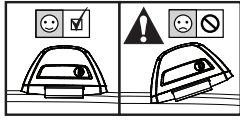

20

**ATTENTION • ACHTUNG • ATENCIÓN • ATTENTION • OPPMERKSOMHET • ATENÇÃO • ВНИМАНИЕ • ATTENZIONE
UWAGA • UPOZORNĚNÍ • UPOZORNENIE • LET OP • UPPMÄRKSAMHET • OPMÆRKSOMHED • УВАГА • HUOMIO**