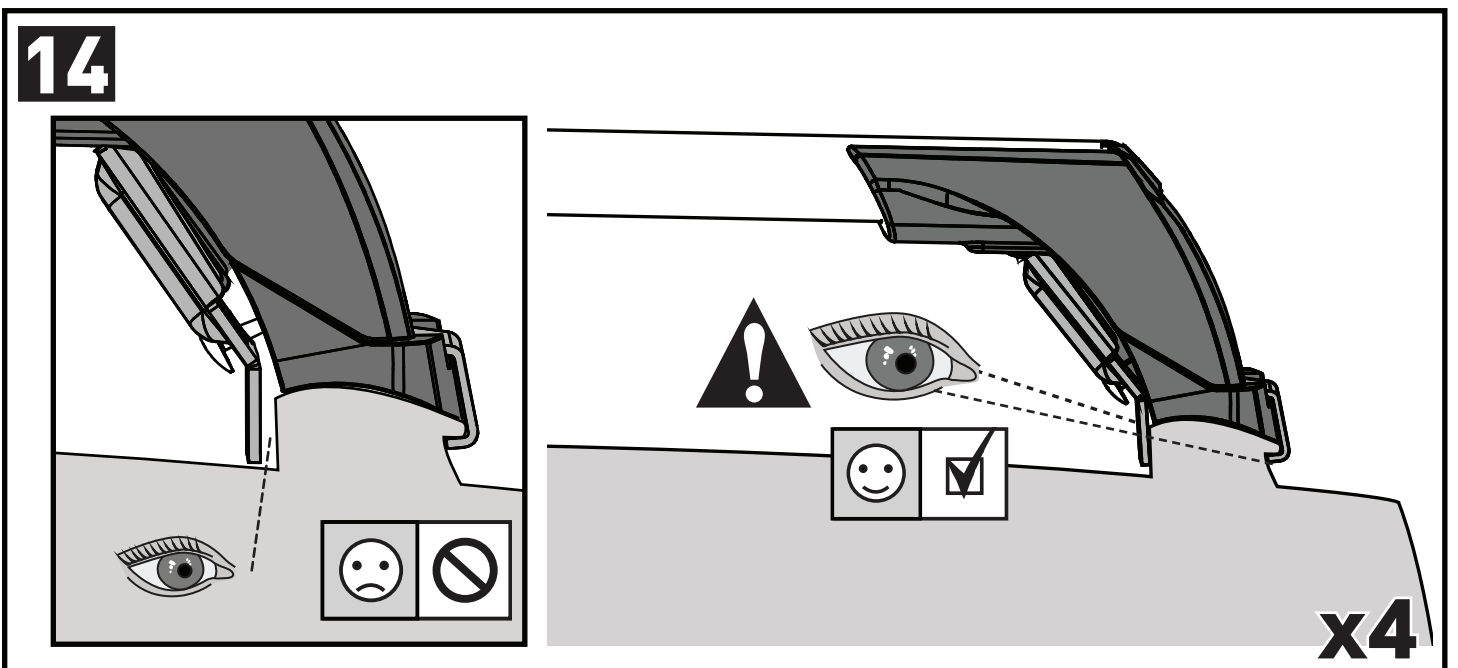

11b

x4

12

13

		1	2	A	B
Audi Q3/RS Q3, 5dr SUV 18+	EU	X = 920 mm (36 1/4")	X = 885 mm (34 7/8")	-A = 115 mm (4 1/2")	B = 600 mm (23 5/8")
Audi Q3/RS Q3, 5dr SUV 19+	AU, CN, NZ	X = 920 mm (36 1/4")	X = 885 mm (34 7/8")	-A = 115 mm (4 1/2")	B = 600 mm (23 5/8")
Audi e-tron Q4, 5dr SUV 21+	EU, NZ	X = 890 mm (35")	X = 845 mm (33 1/4")	-A = 200 mm (7 7/8")	B = 540 mm (21 1/4")
Ford Focus, 5dr Estate 11-18	EU	X = 827 mm (32 1/2")	X = 754 mm (29 5/8")	A = 5 mm (2/8")	B = 760 mm (29 7/8")
Ford Focus, 5dr Wagon 11-18	NZ	X = 827 mm (32 1/2")	X = 754 mm (29 5/8")	A = 5 mm (2/8")	B = 760 mm (29 7/8")
Ford Edge, 5dr SUV 16-18	EU	X = 885 mm (34 7/8")	X = 852 mm (33 1/2")	-A = 80 mm (3 1/8")	B = 670 mm (26 3/8")
Ford Edge, 5dr SUV 19+	EU	X = 885 mm (34 7/8")	X = 852 mm (33 1/2")	-A = 80 mm (3 1/8")	B = 670 mm (26 3/8")
Ford Endura, 5dr SUV Jan 19+	AU, NZ	X = 885 mm (34 7/8")	X = 852 mm (33 1/2")	-A = 80 mm (3 1/8")	B = 670 mm (26 3/8")
Ford Mondeo, 5dr Estate 07-14	EU	X = 830 mm (32 5/8")	X = 790 mm (31 1/8")	-A = 5 mm (2/8")	B = 700 mm (27 1/2")
Ford Mondeo, 5dr Wagon 07-14	AU, NZ	X = 830 mm (32 5/8")	X = 790 mm (31 1/8")	-A = 5 mm (2/8")	B = 700 mm (27 1/2")
Mercedes-Benz C-Class, 5dr Estate 14+	EU	X = 810 mm (31 7/8")	X = 735 mm (28 7/8")	-A = 30 mm (1 1/8")	B = 690 mm (27 1/8")
Mercedes-Benz C-Class, 5dr Wagon 14+	AU, NZ	X = 810 mm (31 7/8")	X = 735 mm (28 7/8")	-A = 30 mm (1 1/8")	B = 690 mm (27 1/8")
Mercedes-Benz C-Class, 5dr Wagon 15-17	CN	X = 810 mm (31 7/8")	X = 735 mm (28 7/8")	-A = 30 mm (1 1/8")	B = 690 mm (27 1/8")
Mercedes-Benz E-Class, 5dr Estate 16+	EU	X = 850 mm (33 1/2")	X = 812 mm (32")	A = 60 mm (2 3/8")	B = 810 mm (31 7/8")
Mercedes-Benz E-Class, 5dr Wagon 16+	AU	X = 850 mm (33 1/2")	X = 812 mm (32")	A = 60 mm (2 3/8")	B = 810 mm (31 7/8")
Mercedes-Benz E-Class, 5dr Wagon 17+	NZ	X = 850 mm (33 1/2")	X = 812 mm (32")	A = 60 mm (2 3/8")	B = 810 mm (31 7/8")
Mercedes-Benz E-Class All-Terrain, 5dr Estate 17+	EU	X = 850 mm (33 1/2")	X = 812 mm (32")	A = 60 mm (2 3/8")	B = 810 mm (31 7/8")
Mercedes-Benz E-Class All-Terrain, 5dr Wagon 17+	AU	X = 850 mm (33 1/2")	X = 812 mm (32")	A = 60 mm (2 3/8")	B = 810 mm (31 7/8")
Opel Crossland X, 5dr SUV 17+	EU	X = 805 mm (31 3/4")	X = 765 mm (30 1/8")	-A = 200 mm (7 7/8")	B = 550 mm (21 5/8")
Opel Grandland X, 5dr SUV 17+	EU	X = 860 mm (33 7/8")	X = 815 mm (32 1/8")	-A = 155 mm (6 1/8")	B = 585 mm (23")
Peugeot 3008, 5dr SUV 16-20	EU	X = 857 mm (33 3/4")	X = 825 mm (32 1/2")	-A = 70 mm (2 3/4")	B = 650 mm (25 5/8")
Peugeot 3008, 5dr SUV 17-Feb 21	AU, NZ	X = 857 mm (33 3/4")	X = 825 mm (32 1/2")	-A = 70 mm (2 3/4")	B = 650 mm (25 5/8")
Peugeot 3008, 5dr SUV 21+	EU	X = 845 mm (33 1/4")	X = 815 mm (32 1/8")	-A = 65 mm (2 1/2")	B = 650 mm (25 5/8")
Peugeot 3008, 5dr SUV Mar 21+	AU, NZ	X = 845 mm (33 1/4")	X = 815 mm (32 1/8")	-A = 65 mm (2 1/2")	B = 650 mm (25 5/8")
Porsche Cayenne, 5dr SUV 18+	EU	X = 930 mm (36 5/8")	X = 893 mm (35 1/8")	-A = 170 mm (6 2/3")	B = 600 mm (23 5/8")
Porsche Cayenne, 5dr SUV 19+	AU, NZ	X = 930 mm (36 5/8")	X = 893 mm (35 1/8")	-A = 170 mm (6 2/3")	B = 600 mm (23 5/8")
Seat Leon ST, 5dr Estate 17+	EU	X = 805 mm (31 3/4")	X = 750 mm (29 1/2")	-A = 50 mm (2")	B = 680 mm (26 3/4")
Vauxhall Crossland X, 5dr SUV 17+	EU	X = 805 mm (31 3/4")	X = 765 mm (30 1/8")	-A = 200 mm (7 7/8")	B = 550 mm (21 5/8")
Vauxhall Grandland X, 5dr SUV 17+	EU	X = 860 mm (33 7/8")	X = 815 mm (32 1/8")	-A = 155 mm (6 1/8")	B = 585 mm (23")
Volkswagen ID.4, 5dr SUV 21+	EU	X = 885 mm (34 7/8")	X = 845 mm (33 1/4")	-A = 150 mm (5 7/8")	B = 550 mm (21 5/8")
Volkswagen ID.4, 5dr SUV 23+	NZ	X = 885 mm (34 7/8")	X = 845 mm (33 1/4")	-A = 150 mm (5 7/8")	B = 550 mm (21 5/8")
Volkswagen ID.4, 5dr SUV 24+	AU	X = 885 mm (34 7/8")	X = 845 mm (33 1/4")	-A = 150 mm (5 7/8")	B = 550 mm (21 5/8")
Volkswagen ID.7, 5dr SUV 24+	EU	X = 885 mm (34 7/8")	X = 812 mm (32")	-A = 100 mm (3 7/8")	B = 650 mm (25 5/8")
Volkswagen Passat, 5dr Wagon May 15+	NZ	X = 825 mm (32 1/2")	X = 785 mm (30 7/8")	-A = 5 mm (2/8")	B = 745 mm (29 3/8")
Volkswagen Passat, 5dr Wagon Jul 15+	AU	X = 825 mm (32 1/2")	X = 785 mm (30 7/8")	-A = 5 mm (2/8")	B = 745 mm (29 3/8")
Volkswagen Passat Alltrack, 5dr Estate 15+	EU	X = 825 mm (32 1/2")	X = 785 mm (30 7/8")	-A = 5 mm (2/8")	B = 745 mm (29 3/8")
Volkswagen Passat Alltrack, 5dr Wagon 16+	AU, NZ	X = 825 mm (32 1/2")	X = 785 mm (30 7/8")	-A = 5 mm (2/8")	B = 745 mm (29 3/8")
Volkswagen Passat Variant, 5dr Estate 14+	EU	X = 825 mm (32 1/2")	X = 785 mm (30 7/8")	-A = 5 mm (2/8")	B = 745 mm (29 3/8")
Volkswagen Variant, 5dr Wagon 16-17	CN	X = 825 mm (32 1/2")	X = 785 mm (30 7/8")	-A = 5 mm (2/8")	B = 745 mm (29 3/8")
XPeng G9, 5dr SUV 22+	EU	X = 895 mm (35 1/4")	X = 840 mm (33 1/8")	-A = 140 mm (5 1/2")	B = 610 mm (24")