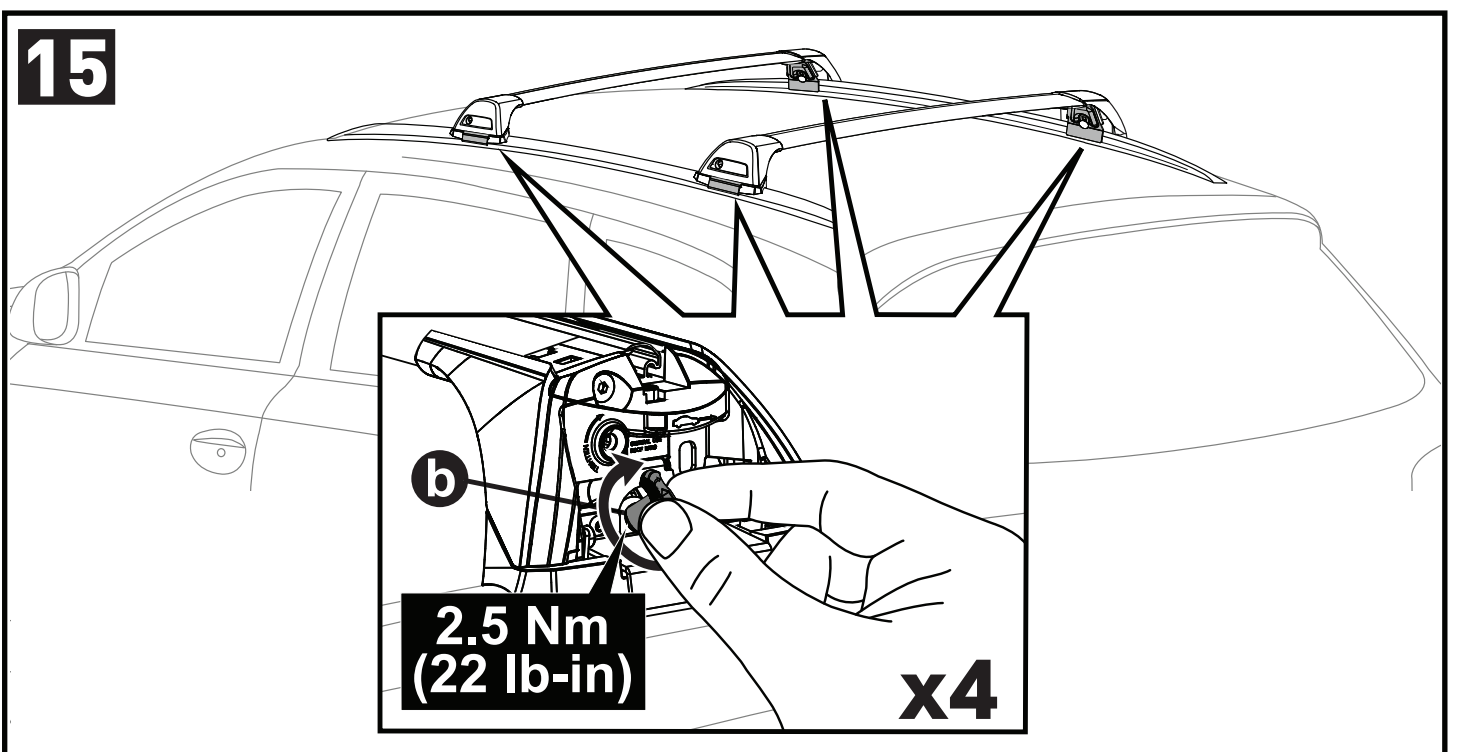

11b

x4

12

13

		1	2	A	B
Audi Q3/RS Q3, 5dr SUV 18+	EU	X = 920 mm (36 1/4")	X = 885 mm (34 7/8")	-A = 115 mm (4 1/2")	B = 600 mm (23 5/8")
Audi Q3/RS Q3, 5dr SUV 19+	AU, CN, NZ	X = 920 mm (36 1/4")	X = 885 mm (34 7/8")	-A = 115 mm (4 1/2")	B = 600 mm (23 5/8")
Audi e-tron Q4, 5dr SUV 21+	EU, NZ	X = 890 mm (35")	X = 845 mm (33 1/4")	-A = 200 mm (7 7/8")	B = 540 mm (21 1/4")
Ford Focus, 5dr Estate 11-18	EU	X = 827 mm (32 1/2")	X = 754 mm (29 5/8")	A = 5 mm (2/8")	B = 760 mm (29 7/8")
Ford Focus, 5dr Wagon 11-18	NZ	X = 827 mm (32 1/2")	X = 754 mm (29 5/8")	A = 5 mm (2/8")	B = 760 mm (29 7/8")
Ford Edge, 5dr SUV 16-18	EU	X = 885 mm (34 7/8")	X = 852 mm (33 1/2")	-A = 80 mm (3 1/8")	B = 670 mm (26 3/8")
Ford Edge, 5dr SUV 19+	EU	X = 885 mm (34 7/8")	X = 852 mm (33 1/2")	-A = 80 mm (3 1/8")	B = 670 mm (26 3/8")
Ford Endura, 5dr SUV Jan 19+	AU, NZ	X = 885 mm (34 7/8")	X = 852 mm (33 1/2")	-A = 80 mm (3 1/8")	B = 670 mm (26 3/8")
Ford Mondeo, 5dr Estate 07-14	EU	X = 830 mm (32 5/8")	X = 790 mm (31 1/8")	-A = 5 mm (2/8")	B = 700 mm (27 1/2")
Ford Mondeo, 5dr Wagon 07-14	AU, NZ	X = 830 mm (32 5/8")	X = 790 mm (31 1/8")	-A = 5 mm (2/8")	B = 700 mm (27 1/2")
Mercedes-Benz C-Class, 5dr Estate 14+	EU	X = 810 mm (31 7/8")	X = 735 mm (28 7/8")	-A = 30 mm (1 1/8")	B = 690 mm (27 1/8")
Mercedes-Benz C-Class, 5dr Wagon 14+	AU, NZ	X = 810 mm (31 7/8")	X = 735 mm (28 7/8")	-A = 30 mm (1 1/8")	B = 690 mm (27 1/8")
Mercedes-Benz C-Class, 5dr Wagon 15-17	CN	X = 810 mm (31 7/8")	X = 735 mm (28 7/8")	-A = 30 mm (1 1/8")	B = 690 mm (27 1/8")
Mercedes-Benz E-Class, 5dr Estate 16+	EU	X = 850 mm (33 1/2")	X = 812 mm (32")	A = 60 mm (2 3/8")	B = 810 mm (31 7/8")
Mercedes-Benz E-Class, 5dr Wagon 16+	AU	X = 850 mm (33 1/2")	X = 812 mm (32")	A = 60 mm (2 3/8")	B = 810 mm (31 7/8")
Mercedes-Benz E-Class, 5dr Wagon 17+	NZ	X = 850 mm (33 1/2")	X = 812 mm (32")	A = 60 mm (2 3/8")	B = 810 mm (31 7/8")
Mercedes-Benz E-Class All-Terrain, 5dr Estate 17+	EU	X = 850 mm (33 1/2")	X = 812 mm (32")	A = 60 mm (2 3/8")	B = 810 mm (31 7/8")
Mercedes-Benz E-Class All-Terrain, 5dr Wagon 17+	AU	X = 850 mm (33 1/2")	X = 812 mm (32")	A = 60 mm (2 3/8")	B = 810 mm (31 7/8")
Opel Crossland X, 5dr SUV 17+	EU	X = 805 mm (31 3/4")	X = 765 mm (30 1/8")	-A = 200 mm (7 7/8")	B = 550 mm (21 5/8")
Opel Grandland X, 5dr SUV 17+	EU	X = 860 mm (33 7/8")	X = 815 mm (32 1/8")	-A = 155 mm (6 1/8")	B = 585 mm (23")
Peugeot 3008, 5dr SUV 16-20	EU	X = 857 mm (33 3/4")	X = 825 mm (32 1/2")	-A = 70 mm (2 3/4")	B = 650 mm (25 5/8")
Peugeot 3008, 5dr SUV 17-Feb 21	AU, NZ	X = 857 mm (33 3/4")	X = 825 mm (32 1/2")	-A = 70 mm (2 3/4")	B = 650 mm (25 5/8")
Peugeot 3008, 5dr SUV 21+	EU	X = 845 mm (33 1/4")	X = 815 mm (32 1/8")	-A = 65 mm (2 1/2")	B = 650 mm (25 5/8")
Peugeot 3008, 5dr SUV Mar 21+	AU, NZ	X = 845 mm (33 1/4")	X = 815 mm (32 1/8")	-A = 65 mm (2 1/2")	B = 650 mm (25 5/8")
Porsche Cayenne, 5dr SUV 18+	EU	X = 930 mm (36 5/8")	X = 893 mm (35 1/8")	-A = 170 mm (6 2/3")	B = 600 mm (23 5/8")
Porsche Cayenne, 5dr SUV 19+	AU, NZ	X = 930 mm (36 5/8")	X = 893 mm (35 1/8")	-A = 170 mm (6 2/3")	B = 600 mm (23 5/8")
Seat Leon ST, 5dr Estate 17+	EU	X = 805 mm (31 3/4")	X = 750 mm (29 1/2")	-A = 50 mm (2")	B = 680 mm (26 3/4")
Vauxhall Crossland X, 5dr SUV 17+	EU	X = 805 mm (31 3/4")	X = 765 mm (30 1/8")	-A = 200 mm (7 7/8")	B = 550 mm (21 5/8")
Vauxhall Grandland X, 5dr SUV 17+	EU	X = 860 mm (33 7/8")	X = 815 mm (32 1/8")	-A = 155 mm (6 1/8")	B = 585 mm (23")
Volkswagen ID.4, 5dr SUV 21+	EU	X = 885 mm (34 7/8")	X = 845 mm (33 1/4")	-A = 150 mm (5 7/8")	B = 550 mm (21 5/8")
Volkswagen ID.4, 5dr SUV 23+	NZ	X = 885 mm (34 7/8")	X = 845 mm (33 1/4")	-A = 150 mm (5 7/8")	B = 550 mm (21 5/8")
Volkswagen ID.4, 5dr SUV 24+	AU	X = 885 mm (34 7/8")	X = 845 mm (33 1/4")	-A = 150 mm (5 7/8")	B = 550 mm (21 5/8")
Volkswagen ID.7, 5dr SUV 24+	EU	X = 885 mm (34 7/8")	X = 812 mm (32")	-A = 100 mm (3 7/8")	B = 650 mm (25 5/8")
Volkswagen Passat, 5dr Wagon May 15+	NZ	X = 825 mm (32 1/2")	X = 785 mm (30 7/8")	-A = 5 mm (2/8")	B = 745 mm (29 3/8")
Volkswagen Passat, 5dr Wagon Jul 15+	AU	X = 825 mm (32 1/2")	X = 785 mm (30 7/8")	-A = 5 mm (2/8")	B = 745 mm (29 3/8")
Volkswagen Passat Alltrack, 5dr Estate 15+	EU	X = 825 mm (32 1/2")	X = 785 mm (30 7/8")	-A = 5 mm (2/8")	B = 745 mm (29 3/8")
Volkswagen Passat Alltrack, 5dr Wagon 16+	AU, NZ	X = 825 mm (32 1/2")	X = 785 mm (30 7/8")	-A = 5 mm (2/8")	B = 745 mm (29 3/8")
Volkswagen Passat Variant, 5dr Estate 14+	EU	X = 825 mm (32 1/2")	X = 785 mm (30 7/8")	-A = 5 mm (2/8")	B = 745 mm (29 3/8")
Volkswagen Variant, 5dr Wagon 16-17	CN	X = 825 mm (32 1/2")	X = 785 mm (30 7/8")	-A = 5 mm (2/8")	B = 745 mm (29 3/8")
XPeng G9, 5dr SUV 22+	EU	X = 895 mm (35 1/4")	X = 840 mm (33 1/8")	-A = 140 mm (5 1/2")	B = 610 mm (24")