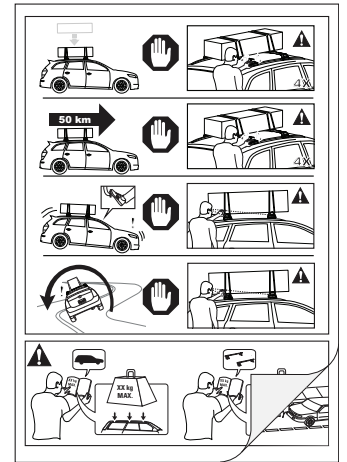

20

**ATTENTION • ACHTUNG • ATENCIÓN • ATTENTION • OPPMERKSOMHET • ATENÇÃO • ВНИМАНИЕ • ATTENZIONE
UWAGA • UPOZORNĚNÍ • UPOZORNENIE • LET OP • UPPMÄRKSAMHET • OPMÆRKSOMHED • УВАГА • HUOMIO**