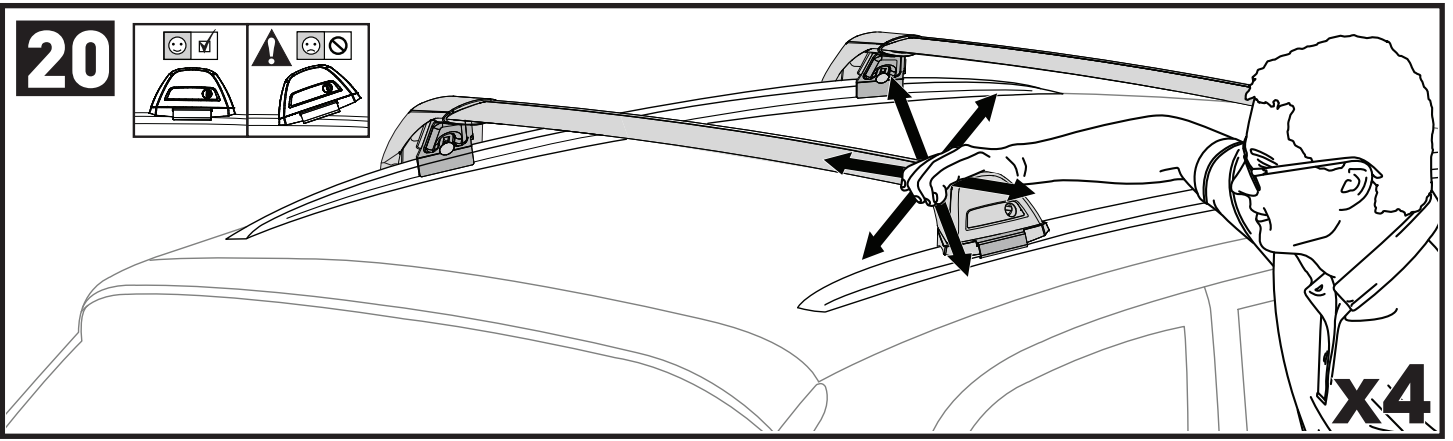

20

**ATTENTION • ACHTUNG • ATENCIÓN • ATTENTION • OPPMERKSOMHET • ATENÇÃO • ВНИМАНИЕ • ATTENZIONE
UWAGA • UPOZORNĚNÍ • UPOZORNENIE • LET OP • UPPMÄRKSAMHET • OPMÆRKSOMHED • УВАГА • HUOMIO**

1. **EN** Please read safety and warranty booklet included with this product prior to use. For more information visit your local dealer.
2. **DE** Bitte lesen und beachten Sie die beiliegende Montageanleitung, Sicherheitshinweise und Garantiebedingungen bevor Sie das Produkt montieren/benutzen. Für weitere Informationen kontaktieren Sie bitte Ihren Händler.
3. **ES** Por favor, lea folleto de seguridad y garantía que se incluye con este producto antes de su uso. Para obtener más información, visite a su distribuidor local.
4. **FR** Veuillez lire attentivement le manuel de sécurité et de garantie avant utilisation. Pour plus d'informations, visitez votre concessionnaire local.
5. **NO** Vennligst les hefte om sikkerhet og garanti som er vedlagt dette produkt før det tas i bruk. For mer informasjon ta kontakt med din forhandler.
6. **PT** Por favor leia o manual de segurança e garantia incluído, antes de utilizar o produto. Para mais informações visite o seu revendedor local.
7. **RU** Пожалуйста, ознакомьтесь с инструкцией перед тем, как использовать товар. Для получения более подробной информации обратитесь к местному дилеру.
8. **IT** Si prega di leggere il libretto di sicurezza e garanzia incluso nel prodotto prima dell'uso. Per maggiori informazioni visita il rivenditore locale.
9. **PL** Proszę zapoznać się z warunkami gwarancji i bezpieczeństwa przed użyciem produktu. W celu uzyskania dodatkowych informacji proszę kontaktować się z najbliższym autoryzowanym punktem sprzedaży.
10. **CS** Před použitím si prosím přečtěte přiložené informace o bezpečnosti a záručních podmínkách. Pro více informací navštivte nejbližšího dealera.
11. **SK** Pred použitím si prosím prečítajte priložené informácie o bezpečnosti a záručných podmienkach. Pre viac informácií navštívte najbližšieho diera.
12. **NL** A.U.B. bijgesloten garantie- en veiligheidsinstructies grondig lezen voor gebruik van dit product. Voor meer informatie graag contact opnemen met uw dealer.
13. **SV** Var snäll och läs igenom säkerhets- och garantihäftet som medföljer produkten före användning. För mer information besök din lokala återförsäljare.
14. **DK** Læs venligst sikkerheds- og garantibogholderen, der følger med dette produkt, inden brug. For mere information besøg din lokale forhandler.
15. **UA** Будь ласка, ознайомтеся з броюрою безпеки та гарантії, включені до цього продукту перед використанням. Для отримання додаткової інформації відвідайте місцевого дилера.
16. **FI** Lue tämän tuotteen mukana toimitetut turvallisuus- ja takuu huoltopalvelut ennen käyttöä. Lisätietoja saat paikalliselta jälleenmyyjältä.