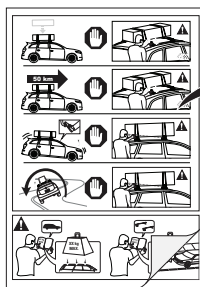

ALL CONTENT SUBJECT TO YAKIMA AUSTRALIA PTY LTD COPYRIGHT © 2017

Yakima Australia Pty Ltd
17 Hinkler Court, Brendale
QLD 4500, Australia
1800 143 548
www.prorack.com.au
www.yakima.com.au

Yakima Products, Inc.
4101 Kruse Way
Lake Oswego, OR. 97035 USA
888 925 4621
www.yakima.com

WORKS WITH: