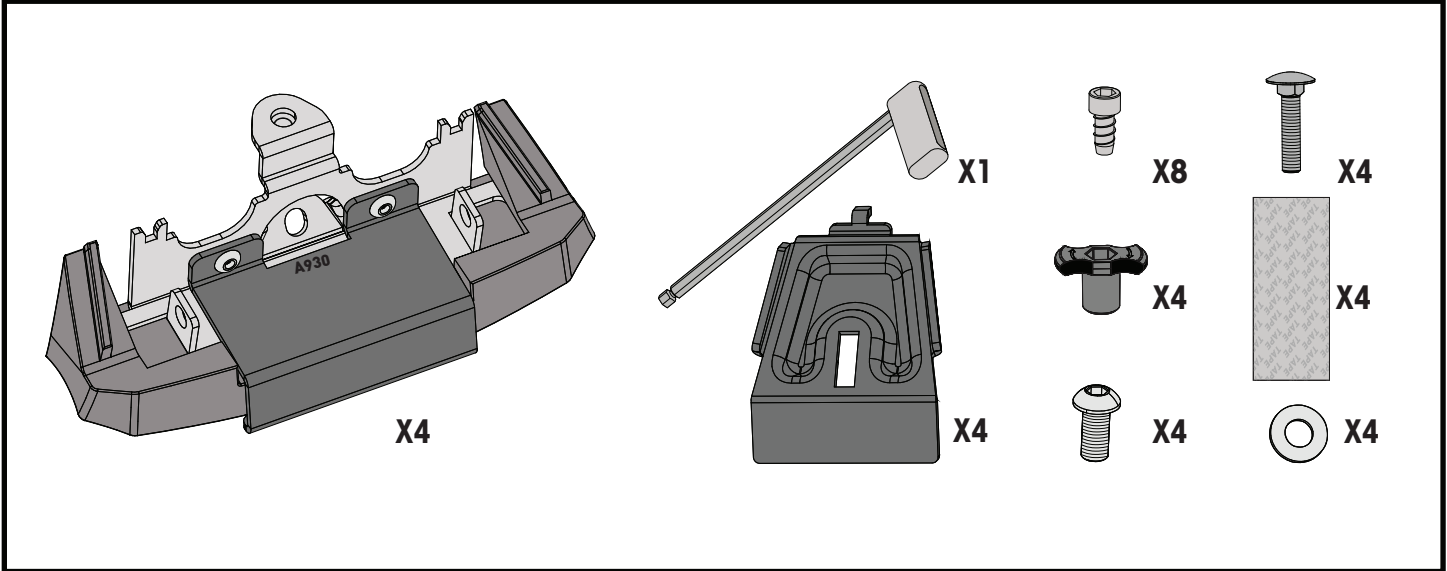

CONTENTS • INHALT • CONTENIDO • CONTENU • INNHOLD • CONTEÚDO • СОДЕРЖАНИЕ • CONTENUTO
ZAWARTOŚĆ • OBSAH • OBSAH • INHOUD • INNEHÅLL • INDHOLD • ЗМІСТ • SISÄLLYS