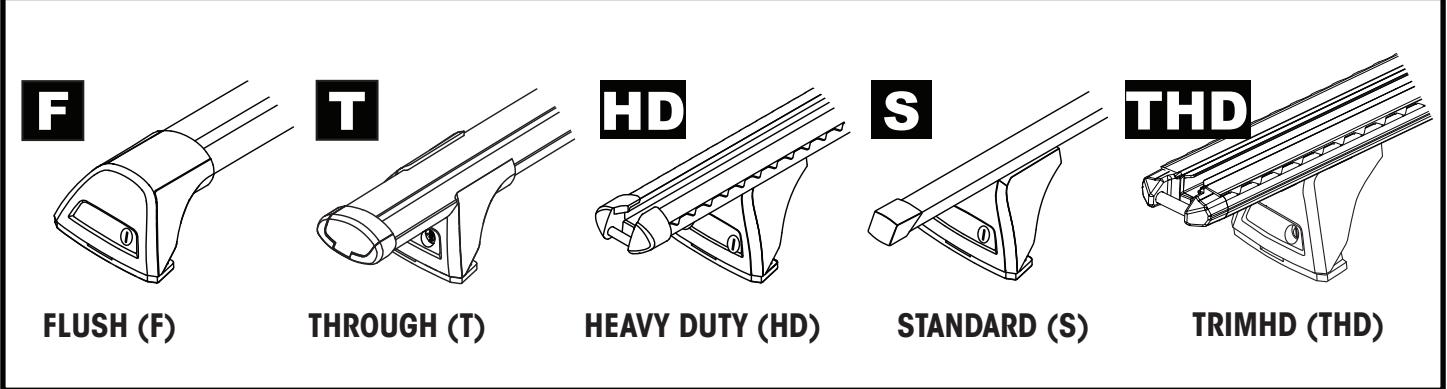

COMPATIBLE WITH • KOMPATIBEL MIT • COMPATIBLE CON • COMPATIBLE AVEC • KOMPATIBEL MED
• COMPATÍVEL COM • СОВМЕСТИМ С • COMPATIBLE CON • KOMPATYBILNOŚĆ Z • KOMPATIBILNÍ S •
KOMPATIBILNÉ S • COMPATIBEL MET • KOMPATIBEL MED • KOMPATIBEL MED • СУМІСНИЙ З • YHTEENSOPIVA