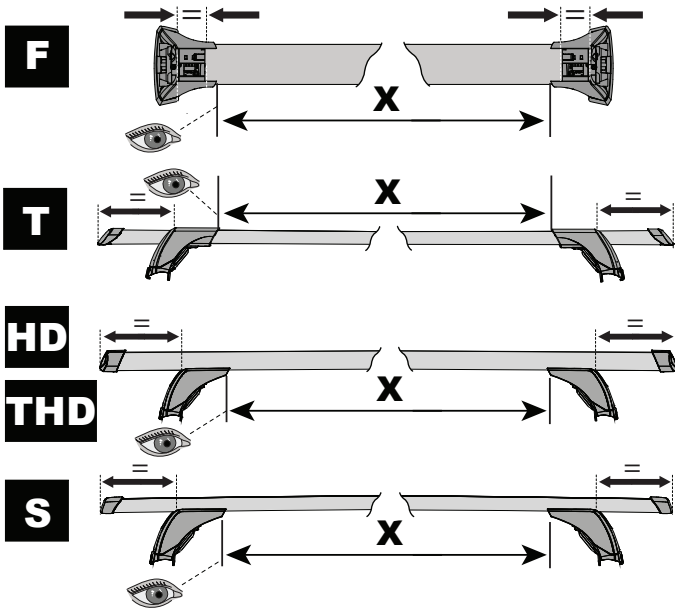

11b

x4

12

13

		1	2	A	B
Audi Q3/RS Q3, 5dr SUV 18+	EU	X = 920 mm (36 1/4")	X = 885 mm (34 7/8")	-A = 115 mm (4 1/2")	B = 600 mm (23 5/8")
Audi Q3/RS Q3, 5dr SUV 19+	AU, CN, NZ	X = 920 mm (36 1/4")	X = 885 mm (34 7/8")	-A = 115 mm (4 1/2")	B = 600 mm (23 5/8")
Audi e-tron Q4, 5dr SUV 21+	EU, NZ	X = 890 mm (35")	X = 845 mm (33 1/4")	-A = 200 mm (7 7/8")	B = 540 mm (21 1/4")
Ford Focus, 5dr Estate 11-18	EU	X = 827 mm (32 1/2")	X = 754 mm (29 5/8")	A = 5 mm (2/8")	B = 760 mm (29 7/8")
Ford Focus, 5dr Wagon 11-18	NZ	X = 827 mm (32 1/2")	X = 754 mm (29 5/8")	A = 5 mm (2/8")	B = 760 mm (29 7/8")
Ford Edge, 5dr SUV 16-18	EU	X = 885 mm (34 7/8")	X = 852 mm (33 1/2")	-A = 80 mm (3 1/8")	B = 670 mm (26 3/8")
Ford Edge, 5dr SUV 19+	EU	X = 885 mm (34 7/8")	X = 852 mm (33 1/2")	-A = 80 mm (3 1/8")	B = 670 mm (26 3/8")
Ford Endura, 5dr SUV Jan 19+	AU, NZ	X = 885 mm (34 7/8")	X = 852 mm (33 1/2")	-A = 80 mm (3 1/8")	B = 670 mm (26 3/8")
Ford Mondeo, 5dr Estate 07-14	EU	X = 830 mm (32 5/8")	X = 790 mm (31 1/8")	-A = 5 mm (2/8")	B = 700 mm (27 1/2")
Ford Mondeo, 5dr Wagon 07-14	AU, NZ	X = 830 mm (32 5/8")	X = 790 mm (31 1/8")	-A = 5 mm (2/8")	B = 700 mm (27 1/2")
Mercedes-Benz C-Class, 5dr Estate 14+	EU	X = 810 mm (31 7/8")	X = 735 mm (28 7/8")	-A = 30 mm (1 1/8")	B = 690 mm (27 1/8")
Mercedes-Benz C-Class, 5dr Wagon 14+	AU, NZ	X = 810 mm (31 7/8")	X = 735 mm (28 7/8")	-A = 30 mm (1 1/8")	B = 690 mm (27 1/8")
Mercedes-Benz C-Class, 5dr Wagon 15-17	CN	X = 810 mm (31 7/8")	X = 735 mm (28 7/8")	-A = 30 mm (1 1/8")	B = 690 mm (27 1/8")
Mercedes-Benz E-Class, 5dr Estate 16+	EU	X = 850 mm (33 1/2")	X = 812 mm (32")	A = 60 mm (2 3/8")	B = 810 mm (31 7/8")
Mercedes-Benz E-Class, 5dr Wagon 16+	AU	X = 850 mm (33 1/2")	X = 812 mm (32")	A = 60 mm (2 3/8")	B = 810 mm (31 7/8")
Mercedes-Benz E-Class, 5dr Wagon 17+	NZ	X = 850 mm (33 1/2")	X = 812 mm (32")	A = 60 mm (2 3/8")	B = 810 mm (31 7/8")
Mercedes-Benz E-Class All-Terrain, 5dr Estate 17+	EU	X = 850 mm (33 1/2")	X = 812 mm (32")	A = 60 mm (2 3/8")	B = 810 mm (31 7/8")
Mercedes-Benz E-Class All-Terrain, 5dr Wagon 17+	AU	X = 850 mm (33 1/2")	X = 812 mm (32")	A = 60 mm (2 3/8")	B = 810 mm (31 7/8")
Opel Crossland X, 5dr SUV 17+	EU	X = 805 mm (31 3/4")	X = 765 mm (30 1/8")	-A = 200 mm (7 7/8")	B = 550 mm (21 5/8")
Opel Grandland X, 5dr SUV 17+	EU	X = 860 mm (33 7/8")	X = 815 mm (32 1/8")	-A = 155 mm (6 1/8")	B = 585 mm (23")
Peugeot 3008, 5dr SUV 16-20	EU	X = 857 mm (33 3/4")	X = 825 mm (32 1/2")	-A = 70 mm (2 3/4")	B = 650 mm (25 5/8")
Peugeot 3008, 5dr SUV 17-Feb 21	AU, NZ	X = 857 mm (33 3/4")	X = 825 mm (32 1/2")	-A = 70 mm (2 3/4")	B = 650 mm (25 5/8")
Peugeot 3008, 5dr SUV 21+	EU	X = 845 mm (33 1/4")	X = 815 mm (32 1/8")	-A = 65 mm (2 1/2")	B = 650 mm (25 5/8")
Peugeot 3008, 5dr SUV Mar 21+	AU, NZ	X = 845 mm (33 1/4")	X = 815 mm (32 1/8")	-A = 65 mm (2 1/2")	B = 650 mm (25 5/8")
Porsche Cayenne, 5dr SUV 18+	EU	X = 930 mm (36 5/8")	X = 893 mm (35 1/8")	-A = 170 mm (6 2/3")	B = 600 mm (23 5/8")
Porsche Cayenne, 5dr SUV 19+	AU, NZ	X = 930 mm (36 5/8")	X = 893 mm (35 1/8")	-A = 170 mm (6 2/3")	B = 600 mm (23 5/8")
Seat Leon ST, 5dr Estate 17+	EU	X = 805 mm (31 3/4")	X = 750 mm (29 1/2")	-A = 50 mm (2")	B = 680 mm (26 3/4")
Vauxhall Crossland X, 5dr SUV 17+	EU	X = 805 mm (31 3/4")	X = 765 mm (30 1/8")	-A = 200 mm (7 7/8")	B = 550 mm (21 5/8")
Vauxhall Grandland X, 5dr SUV 17+	EU	X = 860 mm (33 7/8")	X = 815 mm (32 1/8")	-A = 155 mm (6 1/8")	B = 585 mm (23")
Volkswagen ID.4, 5dr SUV 21+	EU	X = 885 mm (34 7/8")	X = 845 mm (33 1/4")	-A = 150 mm (5 7/8")	B = 550 mm (21 5/8")
Volkswagen ID.4, 5dr SUV 23+	NZ	X = 885 mm (34 7/8")	X = 845 mm (33 1/4")	-A = 150 mm (5 7/8")	B = 550 mm (21 5/8")
Volkswagen ID.4, 5dr SUV 24+	AU	X = 885 mm (34 7/8")	X = 845 mm (33 1/4")	-A = 150 mm (5 7/8")	B = 550 mm (21 5/8")
Volkswagen ID.7, 5dr SUV 24+	EU	X = 885 mm (34 7/8")	X = 812 mm (32")	-A = 100 mm (3 7/8")	B = 650 mm (25 5/8")
Volkswagen Passat, 5dr Wagon May 15+	NZ	X = 825 mm (32 1/2")	X = 785 mm (30 7/8")	-A = 5 mm (2/8")	B = 745 mm (29 3/8")
Volkswagen Passat, 5dr Wagon Jul 15+	AU	X = 825 mm (32 1/2")	X = 785 mm (30 7/8")	-A = 5 mm (2/8")	B = 745 mm (29 3/8")
Volkswagen Passat Alltrack, 5dr Estate 15+	EU	X = 825 mm (32 1/2")	X = 785 mm (30 7/8")	-A = 5 mm (2/8")	B = 745 mm (29 3/8")
Volkswagen Passat Alltrack, 5dr Wagon 16+	AU, NZ	X = 825 mm (32 1/2")	X = 785 mm (30 7/8")	-A = 5 mm (2/8")	B = 745 mm (29 3/8")
Volkswagen Passat Variant, 5dr Estate 14+	EU	X = 825 mm (32 1/2")	X = 785 mm (30 7/8")	-A = 5 mm (2/8")	B = 745 mm (29 3/8")
Volkswagen Variant, 5dr Wagon 16-17	CN	X = 825 mm (32 1/2")	X = 785 mm (30 7/8")	-A = 5 mm (2/8")	B = 745 mm (29 3/8")
XPeng G9, 5dr SUV 22+	EU	X = 895 mm (35 1/4")	X = 840 mm (33 1/8")	-A = 140 mm (5 1/2")	B = 610 mm (24")