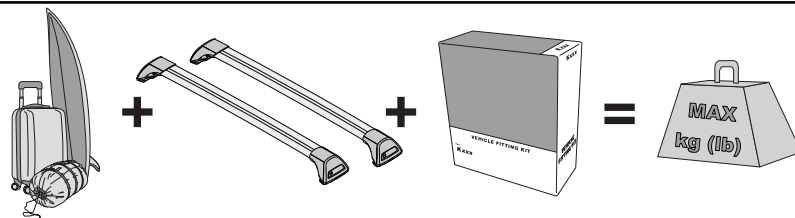

MAX kg (lb)

			
Audi Q3/RS Q3, 5dr SUV 18+	EU	75 kg (165 lb)	75 kg (165 lb)
Audi Q3/RS Q3, 5dr SUV 19+	AU, CN, NZ	75 kg (165 lb)	75 kg (165 lb)
Audi Q4 e-tron, 5dr SUV 21+	EU, NZ	75 kg (165 lb)	75 kg (165 lb)
Ford Focus, 5dr Estate 11-18	EU	75 kg (165 lb)	75 kg (165 lb)
Ford Focus, 5dr Wagon 11-18	NZ	75 kg (165 lb)	75 kg (165 lb)
Ford Edge, 5dr SUV 16-18	EU	75 kg (165 lb)	75 kg (165 lb)
Ford Edge, 5dr SUV 19+	EU	75 kg (165 lb)	75 kg (165 lb)